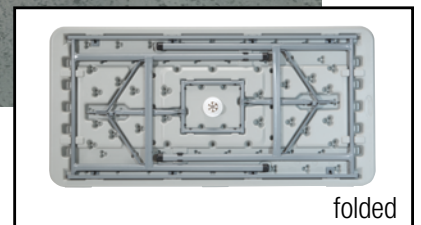

NEW ARRIVAL

Folding Beverage Ice Cooler Table

with
removable
skirt

drain

folded

QT7894 LIST - \$495

- 32" H waist level, folding beverage ice cooler keeps drinks and cold foods visible and within easy reach
- 3-inch-deep basin holds ice, soda, beer, and other beverages
- Tapered basin design and drain hose make draining melted ice quick and simple
- Expansive 47" x 24" trough is ideal for business hospitality, tradeshow, weddings, tailgating, camping or any fun gathering
- Attractive sateen removable skirt provides a tailored, finish look for formal and business occasions
- Ideal for indoor and outdoor use. Resistant to chipping, peeling, cracking, or rusting
- Conveniently light-weight powder coated steel legs open, and lock then, fold and stow making transport and cleanup a breeze
- High-density blow-mold construction ensures optimal durability, while the steel tube framing ensures security and stability