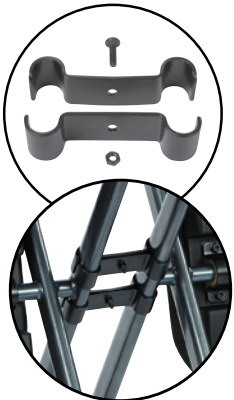

FL6080 LIST - \$695

- Thick padded contour seat and back with built-in lumbar support
- One-touch pneumatic seat height adjustment
- Locking tilt control with adjustable tilt tension
- PU padded loop arms
- Heavy duty nylon base with dual wheel carpet casters

Chocolate (-U24)

Black (-U15)

Chocolate (-U24)

Black (-U15)

FL6081 LIST - \$650

- Thick padded contoured seat and back with built-in lumbar support
- One-touch pneumatic seat height adjustment
- Locking tilt control with adjustable tilt tension
- PU padded loop arms
- Heavy duty nylon base with dual wheel carpet casters

TRAINING CHAIRS

2-PACK

Set of 2 Clips
for Ganging
Included

Horizontal Nesting

Seat Folds Up

Flexible Back

FC8483-231 (2-Pack)

LIST - \$1250