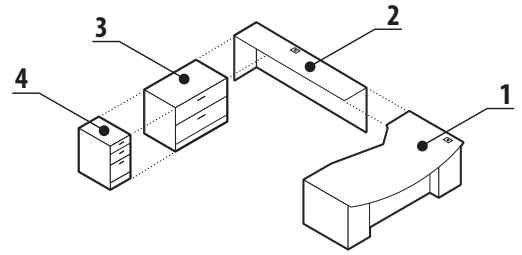

Suggested Layouts

Layout 10

- 1 Z4272EB2R Extended Single Pedestal Bow Desk
- 2 Z1672RL Flush Return
- 3 Z36M2E 29" High 2 File Storage
- 4 Z16M2BF 29" High 2 Box 1 File Storage