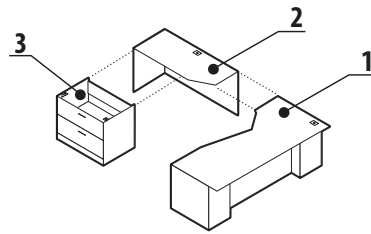

Layout 19

- 1 Z3672E2R   Extended Single Pedestal Straight Desk
- 2 Z204816RL   Space Saver Return
- 3 Z30M2ES   28" High 2 File Shell