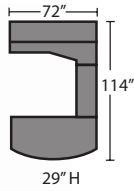

ZIRA™ Design Guide

GLOBAL

Layout 1

- 1 Z3672FI "D" Island with "T" Base
- 2 Z1642B Flush Bridge
- 3 Z2072ECFR Extended Corner Desk
- 4 Z16M2BFS 28" High Box/Box File

Layout 2

- 1 Z3672FI "D" Island with "T" Base
- 2 Z1642B Flush Bridge
- 3 Z2072ECFR Extended Corner Desk
- 4 Z16M2BFS 28" High Box/Box File
- 5 Z72S55H 55" High Hutch w/Doors

Layout 3

- 1 Z3672FI "D" Island with "T" Base
- 2 Z1642B Flush Bridge
- 3 Z2072ECFR Extended Corner Desk
- 4 Z16M2BFS 28" High Box/Box File
- 5 Z72S55H 55" High Hutch w/Doors
- 6 Z36M8EC-Z1 84" High 2 Files w/Doors & Cavity
- 7 Z36MQ Wall Storage Collator

Suggested Layouts

Layout 4

- 1 Z3672FB3R Single Pedestal Bow Desk
- 2 Z1642B Flush Bridge
- 3 Z2472ECFR Right Extended Corner Desk
- 4 Z16L2BFS 28" High 2 Box 1 File Storage Shell

Layout 5

- 1 Z3672FB3R Single Pedestal Bow Desk
- 2 Z1642B Flush Bridge
- 3 Z2472ECFR Right Extended Corner Desk
- 4 Z16L2BFS 28" High 2 Box 1 File Storage Shell
- 5 Z72S42H 42 1/2" High Hutch