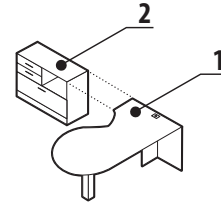

Layout 25

- 1 Z3666EPTR "P" Top Island with "T" Base
- 2 Z36S2XNL 29" High Mixed Storage w/Open Compartement