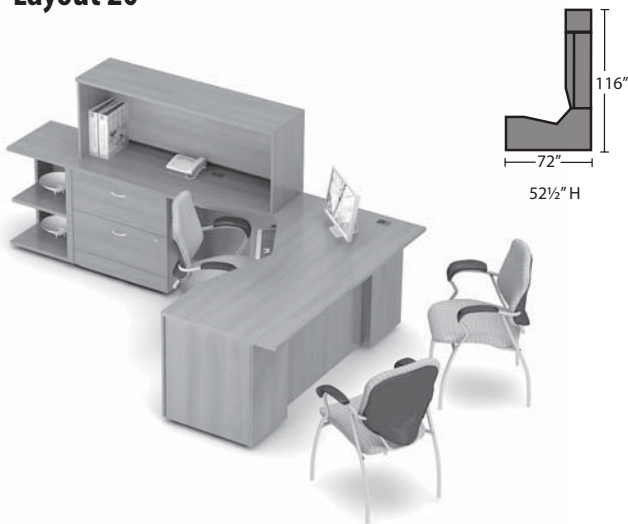

Layout 20

- 1 Z3672E2R   Extended Single Pedestal Straight Desk
- 2 Z206016RL   Space Saver Return
- 3 Z30M2ES   28" High 2 File Shell
- 4 Z60S23HN   23 1/2" High Hutch
- 5 Z20M2ESHL   29" High End Shelf