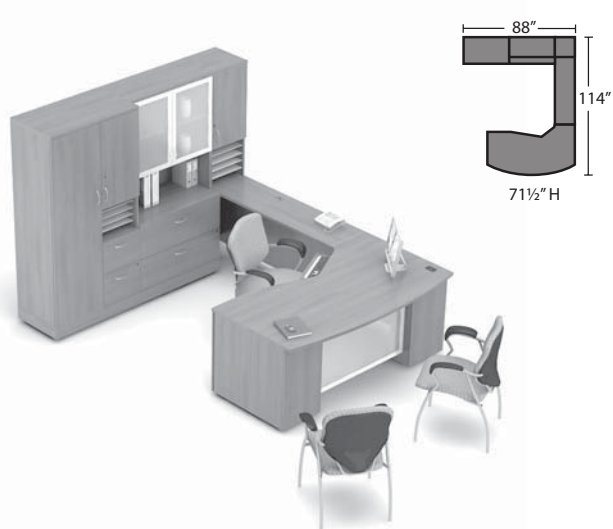

Suggested Layouts

Layout 10

- 1 Z4272EB2R Extended Single Pedestal Bow Desk
- 2 Z1672RL Flush Return
- 3 Z36M2E 29" High 2 File Storage
- 4 Z16M2BF 29" High 2 Box 1 File Storage

Layout 11

- 1 Z4272EB2R Extended Single Pedestal Bow Desk
- 2 Z1672RL Flush Return
- 3 Z36M2E 29" High 2 File Storage
- 4 Z16S42TCR 42 1/2" High Table Top Bookcase w/Door & Cavity
- 5 Z36S42TC - Z1 42 1/2" High Table Top Bookcase w/Door & Cavity
- 6 Z16L7EL - B2 71 1/2" High 2 File w/Door
- 7 Z16STQ Table Top Bookcase Collator

Layout 12

- 1 Z4272EB2R - Z1 Extended Single Pedestal Bow Desk
- 2 Z1672RL Flush Return
- 3 Z36M2E 29" High 2 File Storage
- 4 Z16S42TCR 42 1/2" High Table Top Bookcase w/Door & Cavity
- 5 Z36S42TC - Z1 42 1/2" High Table Top Bookcase w/Door & Cavity
- 6 Z36M7ECR 71 1/2" High Personal Tower w/Doors & Cavity
- 7 Z36MPTQ Personal Tower Collator
- 8 Z16STQ Table Top Bookcase Collator