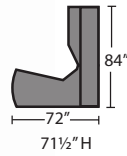

Layout 23

- 1 Z3672EDRR Delta Top Island with Recessed Modesty
- 2 Z244816RL Space Saver Return
- 3 Z16L2BFS 28" High 2 Box 1 File Shell
- 4 Z84S42H 42 1/2" High Hutch w/Doors