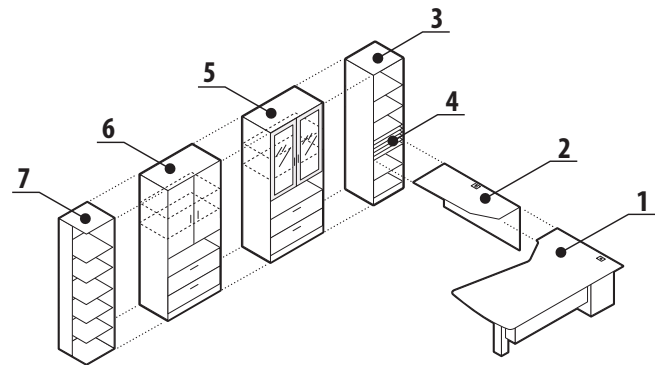

Layout 9

- 1 Z4272EDFR Delta Top Island with Faux Pedestal
- 2 Z2148TRBL Transitional Bridge
- 3 Z21M8SHN 84" High Open Storage Cabinet
- 4 Z21MQ Wall Storage Collator
- 5 Z36M8EC-Z1 84" High 2 File w/Doors & Cavity
- 6 Z36M8EC 84" High 2 File w/Doors & Cavity
- 7 Z20M8ESHL 84" High End Shelf