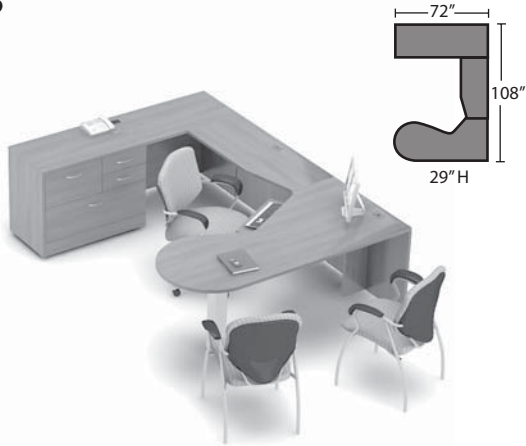

Layout 13

- 1 Z3672EPTR "P" Top Island with "T" Base
- 2 Z214816BL Space Saver Bridge
- 3 Z2472T Freestanding Table Desk
- 4 Z36L2XSR 28" High Mixed Storage Shell