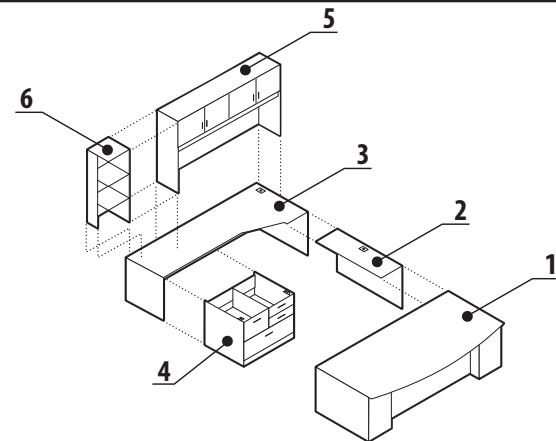

Layout 15

- 1 Z3672EPTR "P" Top Island with "T" Base
- 2 Z214816BL Space Saver Bridge
- 3 Z2472T Freestanding Table Desk
- 4 Z36L2XSR 28" High Mixed Storage Shell
- 5 Z72S55H - Z1 55" High Hutch w/Doors
- 6 Z36L84FR 84" High Personal Tower w/Doors

Suggested Layouts

Layout 16

- 1 Z4284FB2R Freestanding Single Pedestal Bow Desk
- 2 Z1642B Flush Bridge
- 3 Z2484ECFR Right Extended Corner Desk
- 4 Z36L2XSR 28" High Mixed Storage Shell

Layout 17

- 1 Z4284FB2R Freestanding Single Pedestal Bow Desk
- 2 Z1642B Flush Bridge
- 3 Z2484ECFR Right Extended Corner Desk
- 4 Z36L2XSR 28" High Mixed Storage Shell
- 5 Z66S42H 42 1/2" High Hutch w/Doors
- 6 Z16S42DL 42 1/2" High Table Top End Shelves