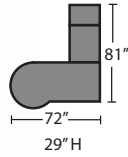

Suggested Layouts

Layout 28

- 1 Z3672FPR "P" Island with "T" Base & Monopost
- 2 Z30M2PC 29" High PC Center
- 3 Z15M2BF 29" High 2 Box 1 File Storage