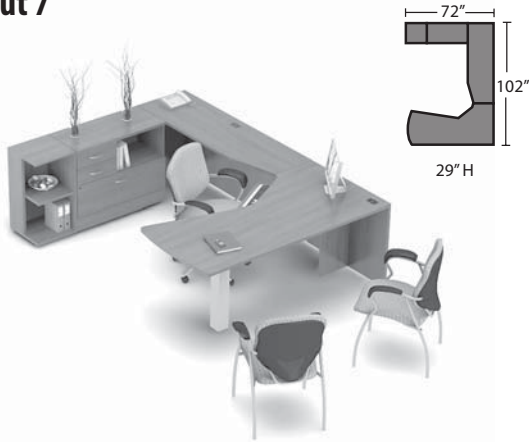

Layout 7

- 1 Z3672EDTR Delta Top Island with "T" Base
- 2 Z206616RL Space Saver Return
- 3 Z36S2XNL 29" High Mixed Storage w/Open Compartment
- 4 Z16S2ESHL 29" High End Shelf