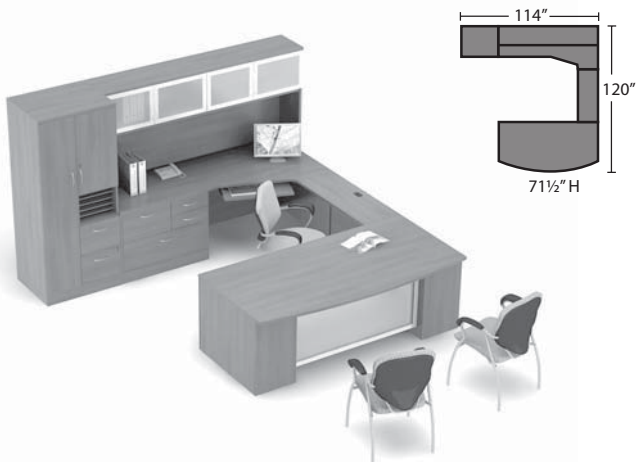

Layout 18

- 1 Z4284FB2R - Z1 Freestanding Single Pedestal Bow Desk
- 2 Z1642B Flush Bridge
- 3 Z2484ECFR Right Extended Corner Desk
- 4 Z36L2XSR 28" High Mixed Storage Shell
- 5 Z84S42H - Z1 42 1/2" High Hutch w/Doors
- 6 Z30L7ECR 71 1/2" High Personal Tower w/Doors & Cavity
- 7 Z30LPTQ Personal Tower Collator