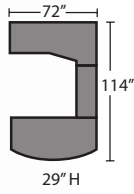

ZIRA™ Design Guide

GLOBAL

Layout 1

- 1 Z3672FI "D" Island with "T" Base
- 2 Z1642B Flush Bridge
- 3 Z2072ECFR Extended Corner Desk
- 4 Z16M2BFS 28" High Box/Box File

Layout 2

- 1 Z3672FI "D" Island with "T" Base
- 2 Z1642B Flush Bridge
- 3 Z2072ECFR Extended Corner Desk
- 4 Z16M2BFS 28" High Box/Box File
- 5 Z72S55H 55" High Hutch w/Doors

Layout 3

- 1 Z3672FI "D" Island with "T" Base
- 2 Z1642B Flush Bridge
- 3 Z2072ECFR Extended Corner Desk
- 4 Z16M2BFS 28" High Box/Box File
- 5 Z72S55H 55" High Hutch w/Doors
- 6 Z36M8EC-Z1 84" High 2 Files w/Doors & Cavity
- 7 Z36MQ Wall Storage Collator

Suggested Layouts

Layout 4

- 1 Z3672FB3R Single Pedestal Bow Desk
- 2 Z1642B Flush Bridge
- 3 Z2472ECFR Right Extended Corner Desk
- 4 Z16L2BFS 28" High 2 Box 1 File Storage Shell

Layout 5

- 1 Z3672FB3R Single Pedestal Bow Desk
- 2 Z1642B Flush Bridge
- 3 Z2472ECFR Right Extended Corner Desk
- 4 Z16L2BFS 28" High 2 Box 1 File Storage Shell
- 5 Z72S42H 42 1/2" High Hutch