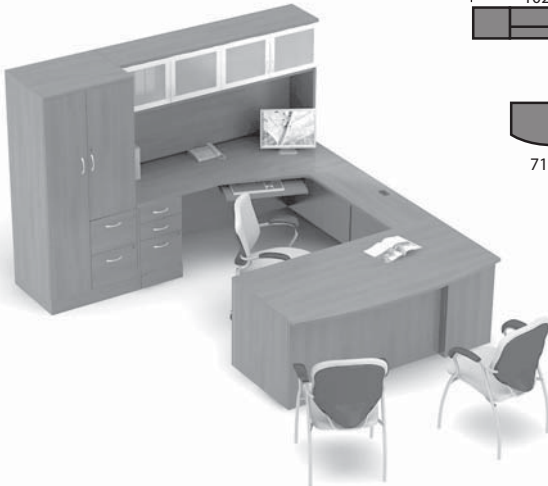

Suggested Layouts

Layout 4

- 1 Z3672FB3R Single Pedestal Bow Desk
- 2 Z1642B Flush Bridge
- 3 Z2472ECFR Right Extended Corner Desk
- 4 Z16L2BFS 28" High 2 Box 1 File Storage Shell

Layout 5

- 1 Z3672FB3R Single Pedestal Bow Desk
- 2 Z1642B Flush Bridge
- 3 Z2472ECFR Right Extended Corner Desk
- 4 Z16L2BFS 28" High 2 Box 1 File Storage Shell
- 5 Z72S42H 42 1/2" High Hutch

Layout 6

- 1 Z3672FB3R Single Pedestal Bow Desk
- 2 Z1642B Flush Bridge
- 3 Z2472ECFR Right Extended Corner Desk
- 4 Z16L2BFS 28" High 2 Box 1 File Storage Shell
- 5 Z72S42H - Z1 42 1/2" High Hutch
- 6 Z30L7ER 71 1/2" High Personal Tower w/Doors