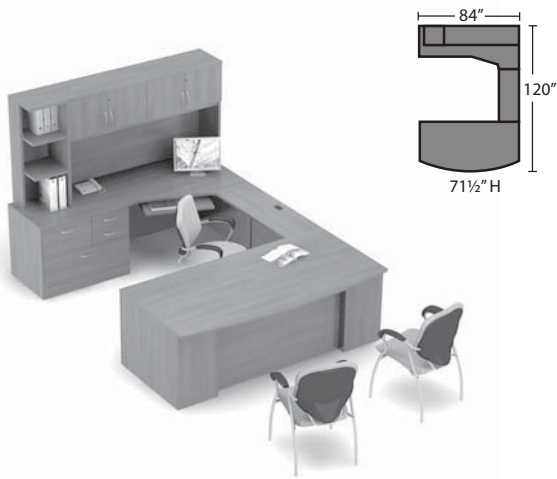

Layout 17

- 1 Z4284FB2R Freestanding Single Pedestal Bow Desk
- 2 Z1642B Flush Bridge
- 3 Z2484ECFR Right Extended Corner Desk
- 4 Z36L2XSR 28" High Mixed Storage Shell
- 5 Z66S42H 42 1/2" High Hutch w/Doors
- 6 Z16S42DL 42 1/2" High Table Top End Shelves