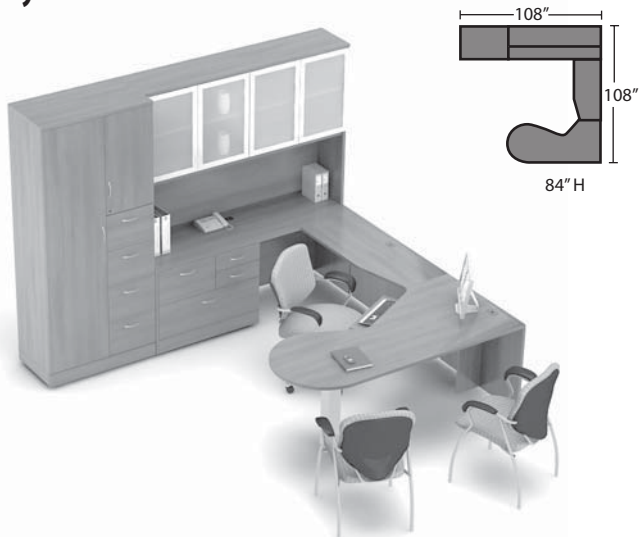

Layout 12

- 1 Z4272EB2R - Z1 Extended Single Pedestal Bow Desk
- 2 Z1672RL Flush Return
- 3 Z36M2E 29" High 2 File Storage
- 4 Z16S42TCR 42 1/2" High Table Top Bookcase w/Door & Cavity
- 5 Z36S42TC - Z1 42 1/2" High Table Top Bookcase w/Door & Cavity
- 6 Z36M7ECR 71 1/2" High Personal Tower w/Doors & Cavity
- 7 Z36MPTQ Personal Tower Collator
- 8 Z16STQ Table Top Bookcase Collator

Layout 13

- 1 Z3672EPTR "P" Top Island with "T" Base
- 2 Z214816BL Space Saver Bridge
- 3 Z2472T Freestanding Table Desk
- 4 Z36L2XSR 28" High Mixed Storage Shell

Layout 14

- 1 Z3672EPTR "P" Top Island with "T" Base
- 2 Z214816BL Space Saver Bridge
- 3 Z2472T Freestanding Table Desk
- 4 Z36L2XSR 28" High Mixed Storage Shell
- 5 Z72S55H 55" High Hutch w/Doors

Layout 15

- 1 Z3672EPTR "P" Top Island with "T" Base
- 2 Z214816BL Space Saver Bridge
- 3 Z2472T Freestanding Table Desk
- 4 Z36L2XSR 28" High Mixed Storage Shell
- 5 Z72S55H - Z1 55" High Hutch w/Doors
- 6 Z36L84FR 84" High Personal Tower w/Doors