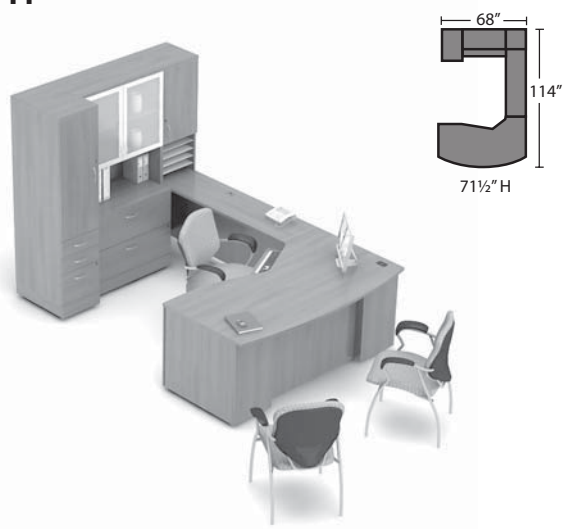

Suggested Layouts

Layout 10

- 1 Z4272EB2R Extended Single Pedestal Bow Desk
- 2 Z1672RL Flush Return
- 3 Z36M2E 29" High 2 File Storage
- 4 Z16M2BF 29" High 2 Box 1 File Storage

Layout 11

- 1 Z4272EB2R Extended Single Pedestal Bow Desk
- 2 Z1672RL Flush Return
- 3 Z36M2E 29" High 2 File Storage
- 4 Z16S42TCR 42 1/2" High Table Top Bookcase w/Door & Cavity
- 5 Z36S42TC - Z1 42 1/2" High Table Top Bookcase w/Door & Cavity
- 6 Z16L7EL - B2 71 1/2" High 2 File w/Door
- 7 Z16STQ Table Top Bookcase Collator