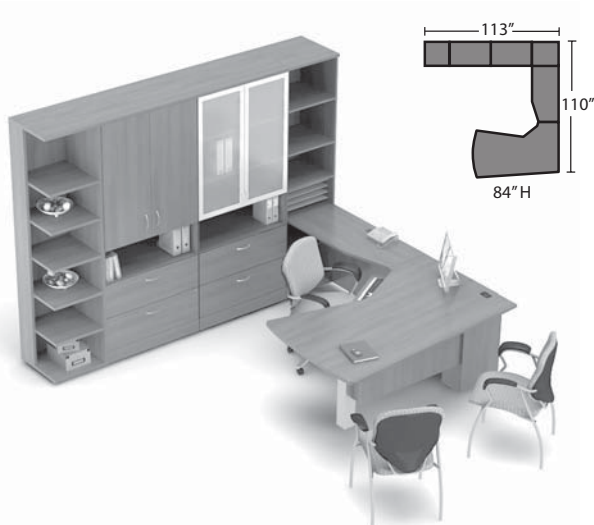

Layout 9

- 1 Z4272EDFR Delta Top Island with Faux Pedestal
- 2 Z2148TRBL Transitional Bridge
- 3 Z21M8SHN 84" High Open Storage Cabinet
- 4 Z21MQ Wall Storage Collator
- 5 Z36M8EC-Z1 84" High 2 File w/Doors & Cavity
- 6 Z36M8EC 84" High 2 File w/Doors & Cavity
- 7 Z20M8ESHL 84" High End Shelf