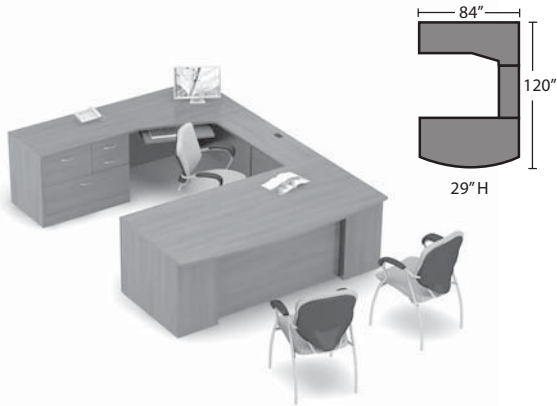

Suggested Layouts

Layout 16

- 1 Z4284FB2R Freestanding Single Pedestal Bow Desk
- 2 Z1642B Flush Bridge
- 3 Z2484ECFR Right Extended Corner Desk
- 4 Z36L2XSR 28" High Mixed Storage Shell