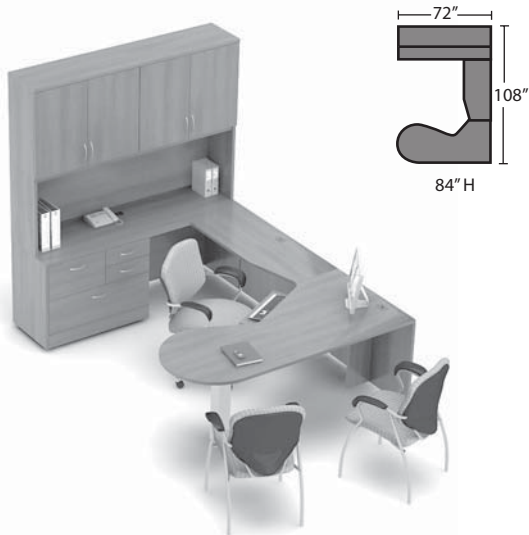

Suggested Layouts

Layout 10

- 1 Z4272EB2R Extended Single Pedestal Bow Desk
- 2 Z1672RL Flush Return
- 3 Z36M2E 29" High 2 File Storage
- 4 Z16M2BF 29" High 2 Box 1 File Storage

Layout 11

- 1 Z4272EB2R Extended Single Pedestal Bow Desk
- 2 Z1672RL Flush Return
- 3 Z36M2E 29" High 2 File Storage
- 4 Z16S42TCR 42 1/2" High Table Top Bookcase w/Door & Cavity
- 5 Z36S42TC - Z1 42 1/2" High Table Top Bookcase w/Door & Cavity
- 6 Z16L7EL - B2 71 1/2" High 2 File w/Door
- 7 Z16STQ Table Top Bookcase Collator

Layout 12

- 1 Z4272EB2R - Z1 Extended Single Pedestal Bow Desk
- 2 Z1672RL Flush Return
- 3 Z36M2E 29" High 2 File Storage
- 4 Z16S42TCR 42 1/2" High Table Top Bookcase w/Door & Cavity
- 5 Z36S42TC - Z1 42 1/2" High Table Top Bookcase w/Door & Cavity
- 6 Z36M7ECR 71 1/2" High Personal Tower w/Doors & Cavity
- 7 Z36MPTQ Personal Tower Collator
- 8 Z16STQ Table Top Bookcase Collator

Layout 13

- 1 Z3672EPTR "P" Top Island with "T" Base
- 2 Z214816BL Space Saver Bridge
- 3 Z2472T Freestanding Table Desk
- 4 Z36L2XSR 28" High Mixed Storage Shell

Layout 14

- 1 Z3672EPTR "P" Top Island with "T" Base
- 2 Z214816BL Space Saver Bridge
- 3 Z2472T Freestanding Table Desk
- 4 Z36L2XSR 28" High Mixed Storage Shell
- 5 Z72S55H 55" High Hutch w/Doors