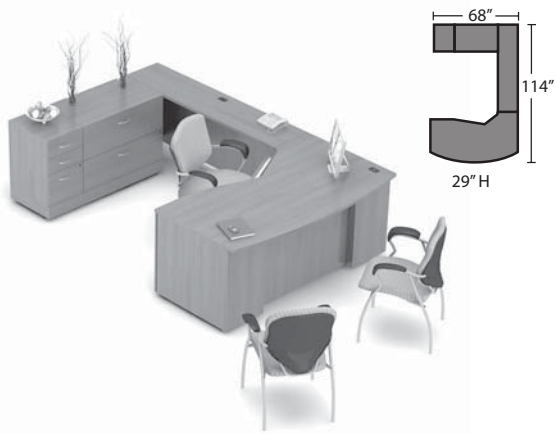

Suggested Layouts

Layout 10

- 1 Z4272EB2R Extended Single Pedestal Bow Desk
- 2 Z1672RL Flush Return
- 3 Z36M2E 29" High 2 File Storage
- 4 Z16M2BF 29" High 2 Box 1 File Storage

Layout 11

- 1 Z4272EB2R Extended Single Pedestal Bow Desk
- 2 Z1672RL Flush Return
- 3 Z36M2E 29" High 2 File Storage
- 4 Z16S42TCR 42 1/2" High Table Top Bookcase w/Door & Cavity
- 5 Z36S42TC - Z1 42 1/2" High Table Top Bookcase w/Door & Cavity
- 6 Z16L7EL - B2 71 1/2" High 2 File w/Door
- 7 Z16STQ Table Top Bookcase Collator