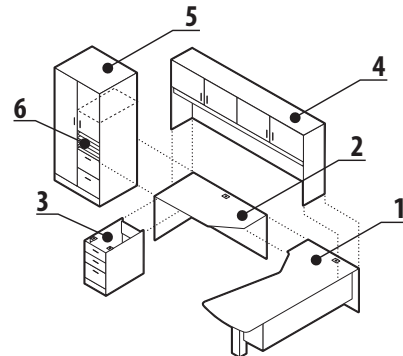

Layout 24

- 1 Z3672EDRR Delta Top Island with Recessed Modesty
- 2 Z244816RL Space Saver Return
- 3 Z16L2BFS 28" High 2 Box 1 File Shell
- 4 Z84S42H 42 1/2" High Hutch w/Doors
- 5 Z30L7ECR 71 1/2" High Personal Tower w/Doors & Cavity
- 6 Z30LPTQ Personal Tower Collator