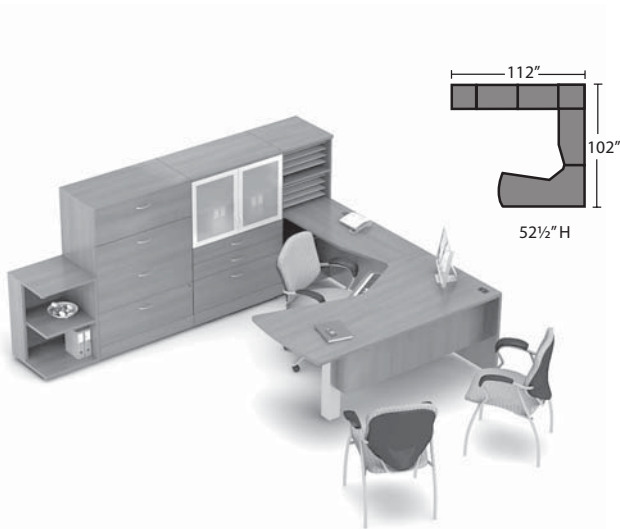

Suggested Layouts

Layout 4

- 1 Z3672FB3R Single Pedestal Bow Desk
- 2 Z1642B Flush Bridge
- 3 Z2472ECFR Right Extended Corner Desk
- 4 Z16L2BFS 28" High 2 Box 1 File Storage Shell

Layout 5

- 1 Z3672FB3R Single Pedestal Bow Desk
- 2 Z1642B Flush Bridge
- 3 Z2472ECFR Right Extended Corner Desk
- 4 Z16L2BFS 28" High 2 Box 1 File Storage Shell
- 5 Z72S42H 42 1/2" High Hutch

Layout 6

- 1 Z3672FB3R Single Pedestal Bow Desk
- 2 Z1642B Flush Bridge
- 3 Z2472ECFR Right Extended Corner Desk
- 4 Z16L2BFS 28" High 2 Box 1 File Storage Shell
- 5 Z72S42H - Z1 42 1/2" High Hutch
- 6 Z30L7ER 71 1/2" High Personal Tower w/Doors

Layout 7

- 1 Z3672EDTR Delta Top Island with "T" Base
- 2 Z206616RL Space Saver Return
- 3 Z36S2XNL 29" High Mixed Storage w/Open Compartment
- 4 Z16S2ESHL 29" High End Shelf

Layout 8

- 1 Z3672EDRR Delta Top Island with Recessed Modesty
- 2 Z206616RL Space Saver Return
- 3 Z20M23PH 12" High Transitional Pigeon Hole
- 4 Z36M5E - Z1, B2 52 1/2" High 2 Box 1 File w/Doors
- 5 Z36M54F 52 1/2" High 4 File
- 6 Z20M2ESHL 29" High End Shelf