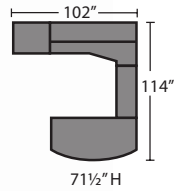

Suggested Layouts

Layout 4

- 1 Z3672FB3R Single Pedestal Bow Desk
- 2 Z1642B Flush Bridge
- 3 Z2472ECFR Right Extended Corner Desk
- 4 Z16L2BFS 28" High 2 Box 1 File Storage Shell

Layout 5

- 1 Z3672FB3R Single Pedestal Bow Desk
- 2 Z1642B Flush Bridge
- 3 Z2472ECFR Right Extended Corner Desk
- 4 Z16L2BFS 28" High 2 Box 1 File Storage Shell
- 5 Z72S42H 42 1/2" High Hutch

Layout 6

- 1 Z3672FB3R Single Pedestal Bow Desk
- 2 Z1642B Flush Bridge
- 3 Z2472ECFR Right Extended Corner Desk
- 4 Z16L2BFS 28" High 2 Box 1 File Storage Shell
- 5 Z72S42H - Z1 42 1/2" High Hutch
- 6 Z30L7ER 71 1/2" High Personal Tower w/Doors