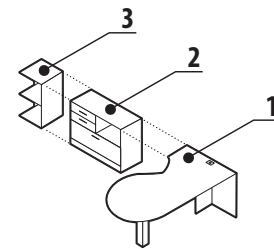

Layout 24

- 1 Z3672EDRR Delta Top Island with Recessed Modesty
- 2 Z244816RL Space Saver Return
- 3 Z16L2BFS 28" High 2 Box 1 File Shell
- 4 Z84S42H 42 1/2" High Hutch w/Doors
- 5 Z30L7ECR 71 1/2" High Personal Tower w/Doors & Cavity
- 6 Z30LPTQ Personal Tower Collator

Layout 25

- 1 Z3666EPTR "P" Top Island with "T" Base
- 2 Z36S2XNL 29" High Mixed Storage w/Open Compartement

Layout 26

- 1 Z3666EPTR "P" Top Island with "T" Base
- 2 Z36S2XNL 29" High Mixed Storage w/Open Compartement
- 3 Z16S2ESHL 29" High End Shelf