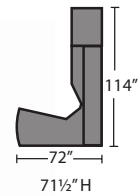

Layout 24

- 1 Z3672EDRR Delta Top Island with Recessed Modesty
- 2 Z244816RL Space Saver Return
- 3 Z16L2BFS 28" High 2 Box 1 File Shell
- 4 Z84S42H 42 1/2" High Hutch w/Doors
- 5 Z30L7ECR 71 1/2" High Personal Tower w/Doors & Cavity
- 6 Z30LPTQ Personal Tower Collator