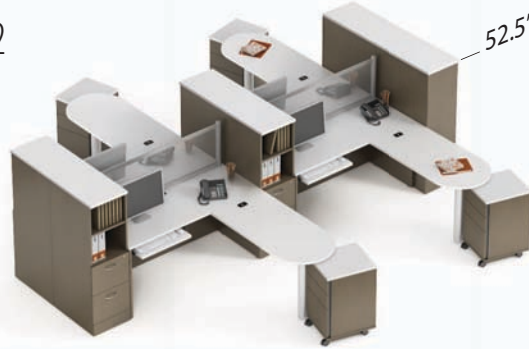

Description	Qty	Model
1 Freestanding Table	4	Z2460T
2 "D" Island	4	Z2448I
3 Mobile Pedestal	4	ZMPBBF19
4 Storage Module	4	Z36L4EN
5 Storage Module	2	Z30S4SHN
6 Divide Glaze Panel 12"H	2	DGP1260
6 Divide Post 12"H	4	DPOST12

v. 2