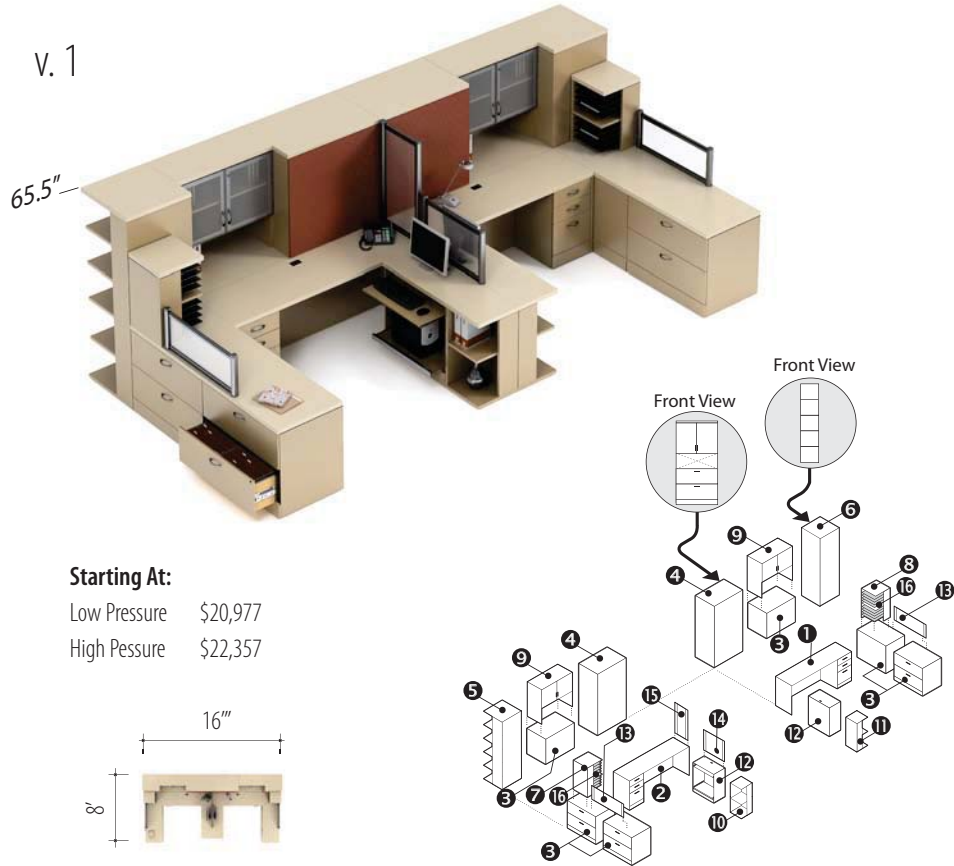

v. 3

Starting At:

Low Pressure \$7,802
High Pressure \$9,089

Description	Qty	Model
1 Extended Corner (R)	1	Z2072FNR
2 Extended Corner (L)	1	Z2072NFL
3 Wardrobe Cabinet (L)	1	Z12M6WAL
4 Wardrobe Cabinet (R)	1	Z12M6WAR
5 Hutch	2	Z72S36H
6 Mobile Pedestal	2	ZMPBF19
7 Connectable Table (R)	1	Z2436RN
8 Connectable Table (L)	1	Z2436LN
9 Radius Spanner Island	1	Z48RS
10 Divide Post 12"H	2	DPOST12
10 Divide Glazed Panel 12"H	1	DGP1248
11 Divide Transaction Top	1	DATT48

ZIRA™

Teaming IDT 02

Zira™ shown in Constellation Latte (CSL) & Tiger Maple (TMP)

v. 1

Starting At:

Low Pressure \$20,977
High Pressure \$22,357

Description	Qty	Model
1 Single Pedestal Credenza (R)	1	Z2072S4R
2 Single Pedestal Credenza (L)	1	Z2072S4L
3 Storage Module	6	Z36L2SE
4 Storage Module	2	Z36L6SHC Z1
5 End Shelf (R)	1	Z24L6ESHR
6 End Shelf (L)	1	Z24L6ESHL
7 Table Top End Shelf (R)	1	Z16S23DR
8 Table Top End Shelf (L)	1	Z16S23DL
9 Table Top Bookcase	2	Z36S36TC Z1
10 End Shelf (R)	1	Z16S2ESHR