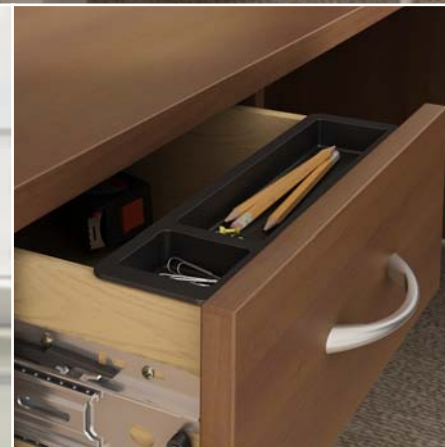

ZIRA™

Management **IDM 03**

Zira™ shown in Avant Honey (AWH)