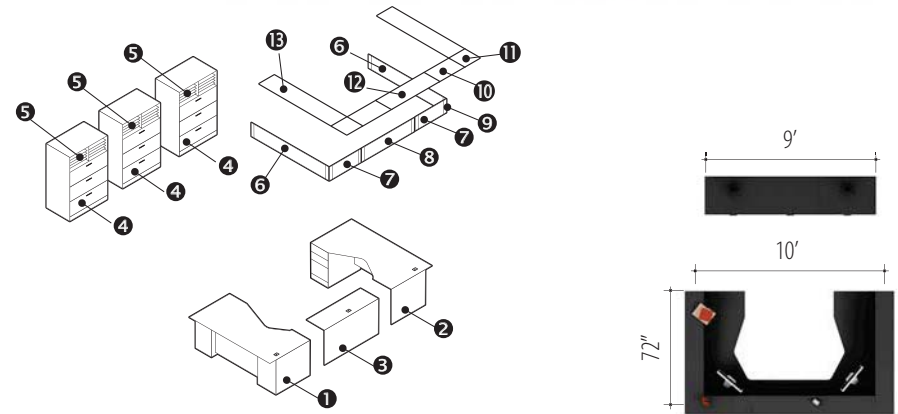

Description	Qty	Model
1 Extended Corner Desk (R)	1	Z3666E3R Z3
2 Credenza	1	Z2466CSL
3 Space Saver Bridge	1	Z1642B
4 Storage Module	3	Z30L53FN
5 Collator	3	Z30LQU
6 Divide Glazed Panel 12" H	3	DGP1266

Description	Qty	Model
7 Divide Glazed Panel 12" H	1	DGP1236
8 Divide Post 12" H	6	DPOST12
9 Divide Transaction Top	3	DCTT60
10 Divide Transaction Top (4 Way)	2	DCTT4W
11 Divide Transaction Top	1	DCTT30

Description	Qty	Model
1 Extended Corner Desk (R)	1	Z3672E3R Z3
2 Extended Corner Desk (L)	1	Z3672E3L Z3
3 Space Saver Bridge	1	Z1648B
4 Storage Module	3	Z36L53FN
5 Collator	3	Z36LQU
6 Divide Glazed Panel 12" H	2	DGP1272
7 Divide Glazed Panel 12" H	2	DGP1236

Description	Qty	Model
8 Divide Glazed Panel 12" H	1	DGP1248
9 Divide Post 12" H	8	DPOST12
10 Divide Transaction Top	2	DCTT30
11 Divide Transaction Top (4 Way)	2	DCTT4W
12 Divide Transaction Top	1	DCTT48
13 Divide Transaction Top	2	DCTT66