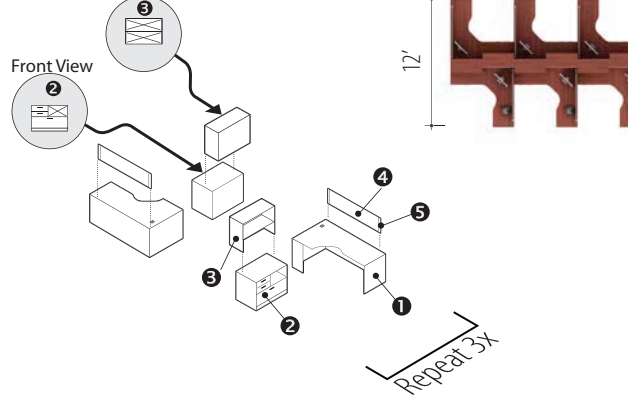

v. 1

Starting At:

Low Pressure $15,678
High Pressure $18,066

Front View

Description	Qty	Model
1 Extended Corner (L)	6	Z2466ECFL
2 Storage Module	6	Z365SEN B2
3 Collator	6	Z365QU
4 Divide Glaze Panel 12"H	6	DGP1266
5 Divide Fabric Panel 12"H	6	DTB1224
6 Divide Post 12"H	18	DPOST12

v. 2

Starting At:

Low Pressure $15,990
High Pressure $19,020

Front View

Description	Qty	Model
1 Extended Corner (L)	6	Z2472NFL
2 Storage Module (L)	6	Z36L2XNL
3 Table Top Bookcase	6	Z36S23TN
4 Divide Glaze Panel 12"H	6	DGP1272
5 Divide Post 12"H	12	DPOST12

v. 3

Starting At:

Low Pressure $16,392
High Pressure $18,942

Front View

Description	Qty	Model
1 Extended Corner (L)	6	Z2472NFL
2 Storage Module (L)	6	Z36L2XNL
3 Divide Post 18"H	6	DPOST18
4 Divide Fabric Panel 18"H	3	DTB1872
5 Divide Glaze Panel 12"H	6	DGP1272
6 Divide Post 12"H	6	DPOST12