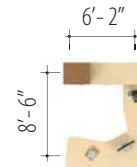

Description	Qty	Model
1 Extended Corner Island (R)	1	Z4272EDTR
2 Return (R)	1	Z206016RL
3 Transitional Pigeon Hole	1	Z20M12PH
4 Storage Module	1	Z30M4EN
5 Personal Tower (R)	1	Z24M6BFCR
6 Collator	1	Z24MPTQ

v. 3