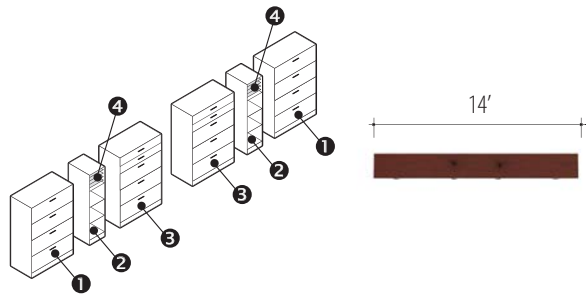

ZIRA™

Walls IDW 04

Zira™ Shown in Avant Cherry (AWC) & Constellation Vanilla (CSV)

v. 1

Starting At:

Low Pressure \$7,650
High Pressure \$8,144

Description	Qty	Model
1 Storage Module	2	Z36M54F
2 Storage Module	2	Z12M5SHN
3 Storage Module	2	Z36M54F B4
4 Collator	2	Z12MQ