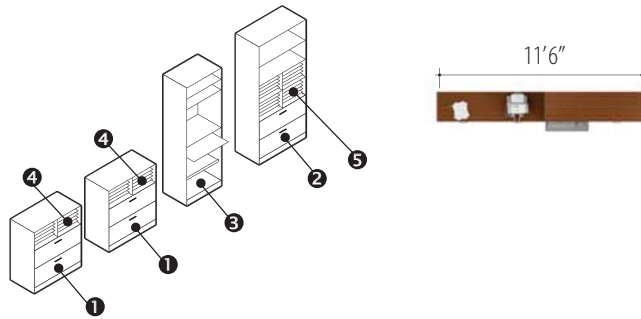

ZIRA™

Walls IDW 02

Zira™ Shown in Constellation Peppercorn (CSP) & Avant Honey (AWH)

v. 1

Starting At:
 Low Pressure \$6,016
 High Pressure \$6,228

Description	Qty	Model
1 Storage Module	2	Z36M4EN
2 Storage Module	1	Z36M8EN
3 PC Center	1	Z30M8PC
4 Collator	2	Z36MQU
5 Collator	2	Z36MQ