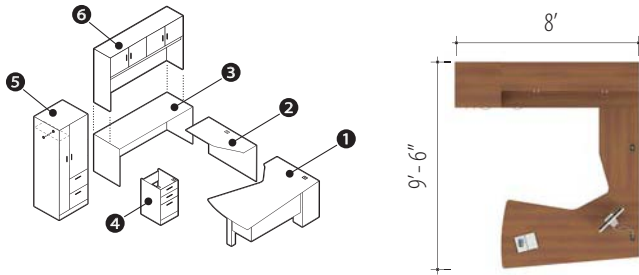

ZIRA™

Management **IDM 03**

Zira™ shown in Avant Honey (AWH)

v.1

Starting At:

Low Pressure \$5,417
High Pressure \$6,197

Description	Qty	Model
1 Extended Corner Island (R)	1	Z4272EDFR Z1
2 Space Saver Bridge (L)	1	Z214816BL
3 Freestanding Table	1	Z2472T
4 Shell	1	Z15L2BFS
5 Personal Tower (R)	1	Z24L6ER
6 Hutch	1	Z72S36H Z1