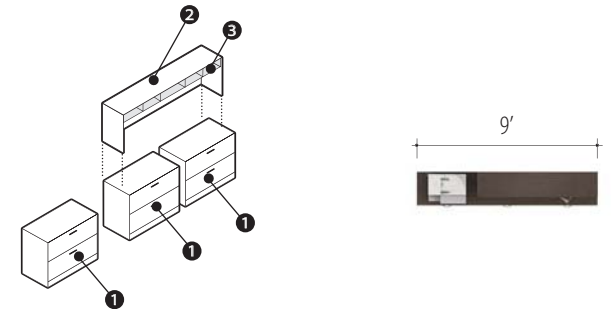

Description	Qty	Model
1 Storage Module	3	Z36M2E
2 Hutch	1	Z72S23HN
3 Pigeon-Hole	1	ZHS72