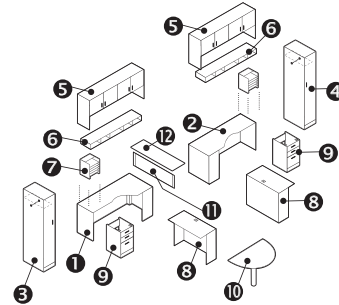

ZIRA™

Teaming IDT 01

Zira™ shown in Avant Honey (AWH) & Constellation Oatmeal (CSO)

v. 1

Starting At:

Low Pressure \$10,894
High Pressure \$11,880

Description	Qty	Model
1 Extended Corner (R)	1	Z2472FNR
2 Extended Corner (L)	1	Z2472NFL
3 Personal Tower (R)	1	Z24L6ER
4 Personal Tower (L)	1	Z24L6EL
5 Hutch	2	Z72S36H
6 Horizontal Pigeon Hole	2	ZHS72
7 Vertical Pigeon Hole	2	ZVS14
8 Connectable Table (R)	1	Z2436R
9 Connectable Table (L)	1	Z2436L
10 Shell	2	Z16M2ES
11 Shell	2	Z16M2BFS
12 End Shelf (R)	1	Z24L2ESHR
13 End Shelf (L)	1	Z24L2ESHL
14 Divide Post 12"H	2	DPOST12
14 Divide Glazed Panel 12"H	1	DGP1248
15 Divide Transaction Top	1	DATT48

v. 2

Starting At:

Low Pressure \$8,494
High Pressure \$9,509

Description	Qty	Model
1 Extended Corner (R)	1	Z2472FNR
2 Extended Corner (L)	1	Z2472NFL
3 Wardrobe Cabinet (L)	1	Z12L6WAL
4 Wardrobe Cabinet (R)	1	Z12L6WAR
5 Hutch	2	Z72S36H
6 Horizontal Pigeon Hole	2	ZHS72
7 Vertical Pigeon Hole	2	ZVS14
8 Connectable Table (R)	1	Z2436R
8 Connectable Table (L)	2	Z2436L
9 Shell	2	Z16M2BFS
10 Radius Spanner Island	1	Z48RS
11 Divide Post 12"H	2	DPOST12
11 Divide Glazed Panel 12"H	1	DGP1248
12 Divide Transaction Top	1	DATT48