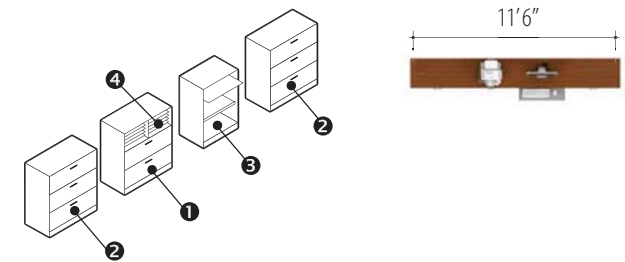

Description	Qty	Model
1 Storage Module	1	Z36M4EN
2 Storage Module	2	Z36M43F
3 PC Center	1	Z30M4PC
4 Collator	1	Z36MQU