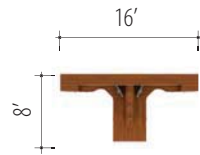

ZIRA™

Teaming IDT 01

Zira™ shown in Avant Honey (AWH) & Constellation Oatmeal (CSO)

v. 1

Starting At:

Low Pressure \$10,894
High Pressure \$11,880

Description	Qty	Model
1 Extended Corner (R)	1	Z2472FNR
2 Extended Corner (L)	1	Z2472NFL
3 Personal Tower (R)	1	Z24L6ER
4 Personal Tower (L)	1	Z24L6EL
5 Hutch	2	Z72S36H
6 Horizontal Pigeon Hole	2	ZHS72
7 Vertical Pigeon Hole	2	ZVS14
8 Connectable Table (R)	1	Z2436R
9 Connectable Table (L)	1	Z2436L
10 Shell	2	Z16M2ES
11 Shell	2	Z16M2BFS
12 End Shelf (R)	1	Z24L2ESHR
13 End Shelf (L)	1	Z24L2ESHL
14 Divide Post 12"H	2	DPOST12
14 Divide Glazed Panel 12"H	1	DGP1248
15 Divide Transaction Top	1	DATT48