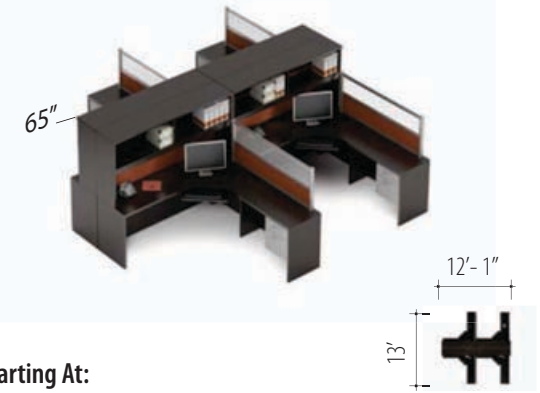

Starting At:

Low Pressure $11,820
High Pressure $13,592