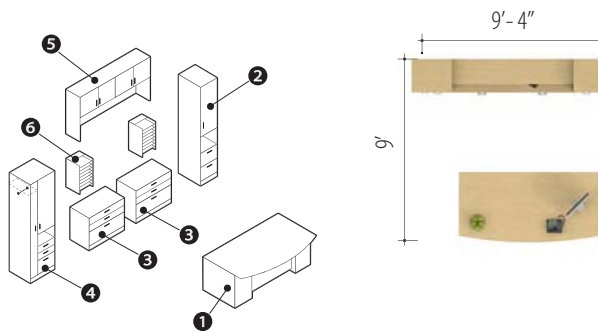

ZIRA™

Executive IDE 03

Zira™ shown in Constellation Java (CSJ) & Tiger Maple (TMP)

v. 1

Starting At:
Low Pressure \$8,437
High Pressure \$9,215

Description	Qty	Model
1 Double Pedestal Desk	1	Z4284FB33 Z1
2 Storage Module	1	Z16M7ECR
3 Storage Module	2	Z36M2E B2
4 Personal Tower	1	Z24M7BFCCR
5 Hutch	1	Z72S36H Z1
6 Vertical Pigeon-Hole	2	ZVS20