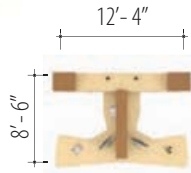

ZIRA™

Teaming IDT 06

Shown in Tiger Fruitwood (TFW) & Tiger Maple (TMP)

v. 1

Starting At:

Low Pressure \$10,389

High Pressure \$11,769

Description	Qty	Model
1 Extended Corner Island (R)	1	Z4272EDFR Z1
2 Extended Corner Island (L)	1	Z4272EDFL Z1
3 Return (L)	1	Z206016RL
4 Return (R)	1	Z206016RR
5 Transitional Pigeon Hole	2	Z20M12PH
6 Storage Module	2	Z30M4EN
7 Personal Tower (R)	1	Z24M6BFCR Z1
8 Personal Tower (L)	1	Z24M6BFCL Z1
9 Collator	2	Z24MPTQ
10 Divide Glaze Panel 12" H	1	DGP1272
10 Divide Post 12" H	2	DPOST12
10 Divide Transaction Top	1	DATT72