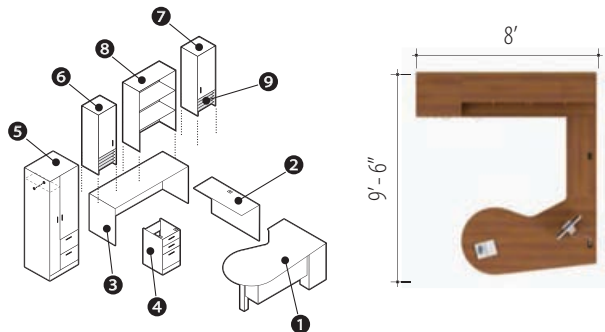

Description	Qty	Model
1 Extended Corner Island (R)	1	Z4272EPFR
2 Bridge	1	Z1648B
3 Freestanding Table	1	Z2472T
4 Shell	1	Z15L2BFS
5 Personal Tower (R)	1	Z24L7ER
6 Table Top Bookcase (L)	1	Z18S42TCL Z1
7 Table Top Bookcase (R)	1	Z18S42TCR Z1
8 Table Top Bookcase	1	Z36S42TN
9 Collator	2	Z18STQ