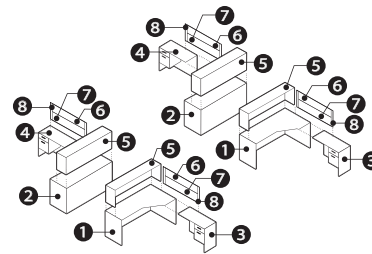

Description	Qty	Model
1 Extended Corner Desk (R)	2	Z2072FNR
2 Extended Corner Desk (L)	2	Z2072FNL
3 Return (R)	2	Z2042FR
4 Return (L)	2	Z2042FL
5 Hutch	4	Z72S23HN
6 Divide Glazed Panel 12"H	4	DGP1260
7 Divide Fabric Panel 12"H	4	DTB1260
8 Divide Post 24"H	8	DPOST24

v. 3