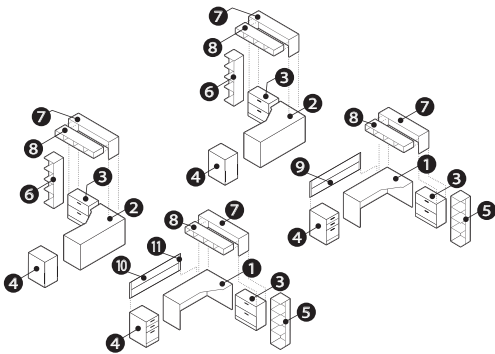

ZIRA™

Teaming IDT 03

Zira™ shown in Dark Espresso (DES) & Brushed Cobalt (BRC)

v. 1

Starting At:

Low Pressure \$14,994
High Pressure \$17,574

Description	Qty	Model
1 Extended Corner Desk (R)	2	Z2472ECFR
2 Extended Corner Desk (L)	2	Z2472ECFL
3 Storage Module	4	Z30S2E
4 Storage Module	4	Z16L2BF
5 End Shelf (R)	2	Z16S5ESH
6 End Shelf (L)	2	Z16S5ESHL
7 Hutch	4	Z66S23HN
8 Pigeon-Hole	4	ZHS66
9 Divide Fabric Panel	2	DTB1272
10 Divide Glazed Panel	2	DGP1272
11 Divide Post 24"H	4	DPOST24