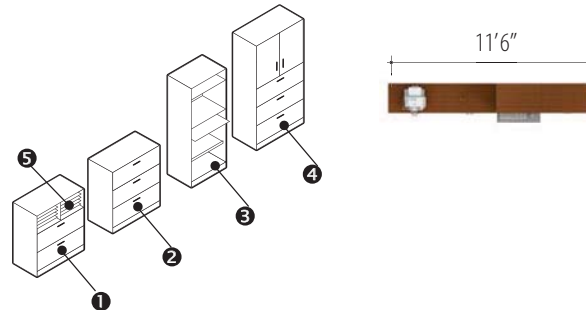

v. 1

Starting At:
Low Pressure $6,016
High Pressure $6,228

Description	Qty	Model
1 Storage Module	2	Z36M4EN
2 Storage Module	1	Z36M8EN
3 PC Center	1	Z30M8PC
4 Collator	2	Z36MQU
5 Collator	2	Z36MQ

v. 2

Starting At:
Low Pressure $6,202
High Pressure $6,414

Description	Qty	Model
1 Storage Module	1	Z36M4EN
2 Storage Module	1	Z36M43F
3 PC Center	1	Z30M7PC
4 Storage Module	1	Z36M73F Z1
5 Collator	1	Z36MQU

v. 3

Starting At:
Low Pressure $4,861
High Pressure $5,267

Description	Qty	Model
1 Storage Module	1	Z36M4EN
2 Storage Module	2	Z36M43F
3 PC Center	1	Z30M4PC
4 Collator	1	Z36MQU