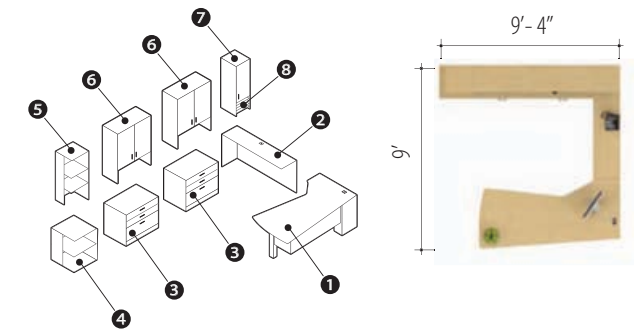

Description	Qty	Model
1 Extended Corner Island (R)	1	Z4284EDFR Z1
2 Flush Return	1	Z1666RL
3 Storage Module	2	Z36M2E B2
4 End Shelf (L)	1	Z20M2ESHL
5 Table Top End Shelf (L)	1	Z16S42DL
6 Table Top Bookcase	2	Z36S42TC Z1
7 Table Top Bookcase (R)	1	Z16S42TCR
8 Collator	1	Z16STQ