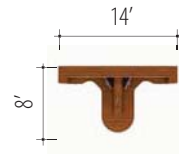

v. 1

Starting At:

Low Pressure $10,894
High Pressure $11,880

Description	Qty	Model
1 Extended Corner (R)	1	Z2472FNR
2 Extended Corner (L)	1	Z2472NFL
3 Personal Tower (R)	1	Z24L6ER
4 Personal Tower (L)	1	Z24L6EL
5 Hutch	2	Z72S36H
6 Horizontal Pigeon Hole	2	ZHS72
7 Vertical Pigeon Hole	2	ZVS14
8 Connectable Table (R)	1	Z2436R
9 Connectable Table (L)	1	Z2436L
10 Shell	2	Z16M2ES
11 Shell	2	Z16M2BFS
12 End Shelf (R)	1	Z24L2ESHR
13 End Shelf (L)	1	Z24L2ESHL
14 Divide Post 12"H	2	DPOST12
14 Divide Glazed Panel 12"H	1	DGP1248
15 Divide Transaction Top	1	DATT48

v. 2

Starting At:

Low Pressure $8,494
High Pressure $9,509

Description	Qty	Model
1 Extended Corner (R)	1	Z2472FNR
2 Extended Corner (L)	1	Z2472NFL
3 Wardrobe Cabinet (L)	1	Z12L6WAL
4 Wardrobe Cabinet (R)	1	Z12L6WAR
5 Hutch	2	Z72S36H
6 Horizontal Pigeon Hole	2	ZHS72
7 Vertical Pigeon Hole	2	ZVS14
8 Connectable Table (R)	1	Z2436R
8 Connectable Table (L)	2	Z2436L
9 Shell	2	Z16M2BFS
10 Radius Spanner Island	1	Z48RS
11 Divide Post 12"H	2	DPOST12
11 Divide Glazed Panel 12"H	1	DGP1248
12 Divide Transaction Top	1	DATT48

v. 3

Starting At:

Low Pressure $7,802
High Pressure $9,089

Description	Qty	Model
1 Extended Corner (R)	1	Z2072FNR
2 Extended Corner (L)	1	Z2072NFL
3 Wardrobe Cabinet (L)	1	Z12M6WAL
4 Wardrobe Cabinet (R)	1	Z12M6WAR
5 Hutch	2	Z72S36H
6 Mobile Pedestal	2	ZMPBF19
7 Connectable Table (R)	1	Z2436RN
8 Connectable Table (L)	1	Z2436LN
9 Radius Spanner Island	1	Z48RS
10 Divide Post 12"H	2	DPOST12
10 Divide Glazed Panel 12"H	1	DGP1248
11 Divide Transaction Top	1	DATT48