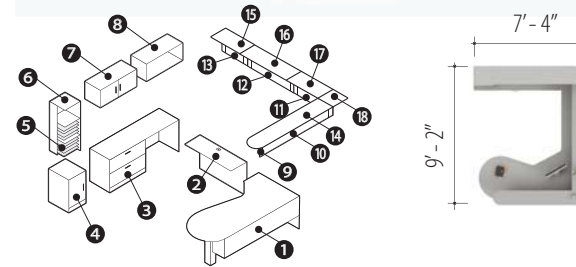

Low Pressure \$7,669
High Pressure \$8,595

v. 3

Starting At:

Low Pressure \$6,507
High Pressure \$7,589

Description	Qty	Model
1 Extended Corner Island	1	Z4284EDMR Z1
2 Return	1	Z247216RL
3 Storage Module	1	Z36M5E Z1
4 Storage Module	1	Z36M5EN
5 Transitional Pigeon-Hole	1	Z24M23PH
6 Divide Post 24"H	3	DPOST24
7 Divide Post 12"H	3	DPOST12
8 Divide Glaze Panel 12"H	1	DGP1266
9 Divide Fabric Panel 12"H	1	DTB1242
10 Divide Fabric Panel 24"H	1	DTB2448
11 Divide Transaction Top	1	DCTT36
12 Divide Transaction Top	1	DCTT60
13 Divide Transaction Top (4 Way)	1	DCTT4W