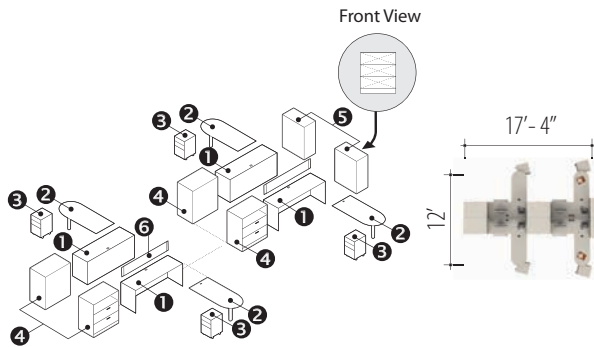

Teaming IDT 07

Shown in Tiger Walnut (TWL) & White (WHT)

v. 1

Starting At:

Low Pressure \$13,078
High Pressure \$15,652

Description	Qty	Model
1 Freestanding Table	4	Z2460T
2 "D" Island	4	Z2448I
3 Mobile Pedestal	4	ZMPBBF19
4 Storage Module	4	Z36L4EN
5 Storage Module	2	Z30S4SHN
6 Divide Glaze Panel 12"H	2	DGP1260
6 Divide Post 12"H	4	DPOST12