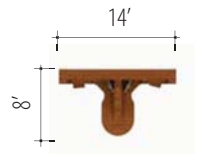

Description	Qty	Model
1 Extended Corner (R)	1	Z2072FNR
2 Extended Corner (L)	1	Z2072NFL
3 Wardrobe Cabinet (L)	1	Z12M6WAL
4 Wardrobe Cabinet (R)	1	Z12M6WAR
5 Hutch	2	Z72S36H
6 Mobile Pedestal	2	ZMPBF19
7 Connectable Table (R)	1	Z2436RN
8 Connectable Table (L)	1	Z2436LN
9 Radius Spanner Island	1	Z48RS
10 Divide Post 12"H	2	DPOST12
10 Divide Glazed Panel 12"H	1	DGP1248
11 Divide Transaction Top	1	DATT48