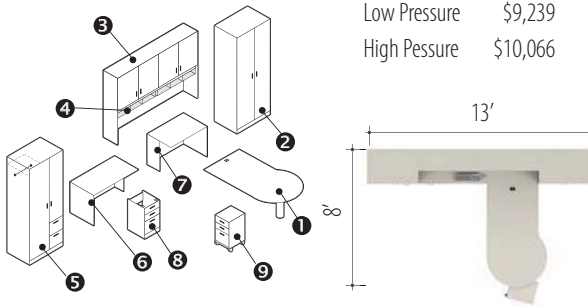

ZIRA™

Executive IDE 02

Zira™ shown in Dark Espresso (DES) & Constellation Oatmeal (CSO)

v. 1

Starting At:

Low Pressure \$9,239
High Pressure \$10,066

Description	Qty	Model
1 "P" Island	1	Z3672IPR
2 Storage Module	1	Z36L8SH Z1
3 Hutch	1	Z84555H
4 Horizontal Pigeon Hole	2	ZHS42
5 Personal Tower (R)	1	Z36L8ER
6 Connectable Table (L)	1	Z2448L
7 Connectable Table (R)	1	Z2436R
8 Shell	1	Z16L2BFS
9 Mobile Ped	1	ZMPBBF19