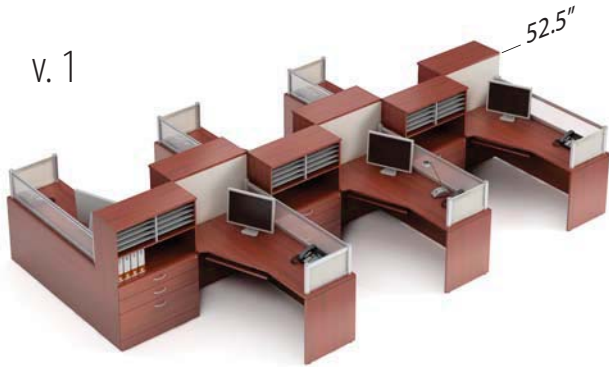

ZIRA™

Cluster IDC 02

Zira™ Shown in: Avant Cherry (AWC)

v. 1

Starting At:

Low Pressure \$15,678
High Pressure \$18,066

Front View

Description	Qty	Model
1 Extended Corner (L)	6	Z2466ECFL
2 Storage Module	6	Z365SEN B2
3 Collator	6	Z365QU
4 Divide Glaze Panel 12"H	6	DGP1266
5 Divide Fabric Panel 12"H	6	DTB1224
6 Divide Post 12"H	18	DPOST12