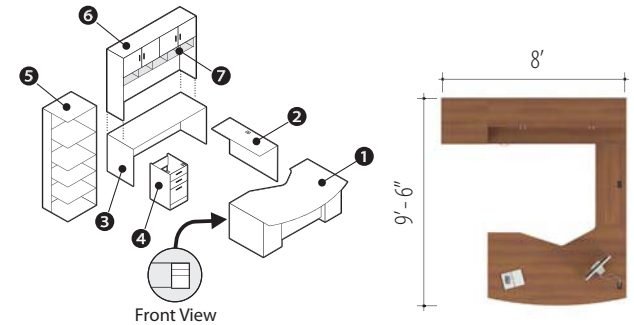

Description	Qty	Model
1 Extended Corner Desk (R)	1	Z4272EB3R Z1
2 Bridge	1	Z1648B
3 Freestanding Table	1	Z2472T
4 Shell	1	Z15L2BFS
5 End Shelf	1	Z24L7ESHL
6 Hutch	1	Z72S42H Z1
7 Horizontal Pigeon Hole	1	ZHS72