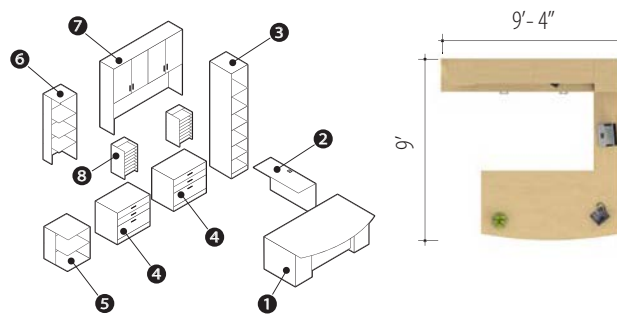

Description	Qty	Model
1 Single Pedestal Desk (R)	1	Z4284FB2R Z1
2 Transition Bridge	1	Z1642TRBL
3 Storage Module	1	Z16M8SHN
4 Storage Module	2	Z36M2E B2
5 End Shelf (L)	1	Z20M2ESHL
6 Table Top End Shelf (L)	1	Z16S55DL
7 Hutch	1	Z72S55H Z1
8 Vertical Pigeon-Hole	2	ZVS26