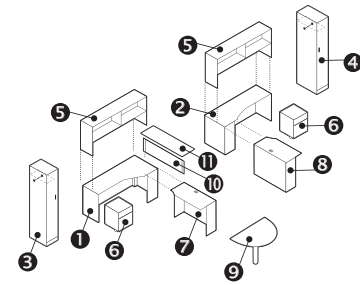

ZIRA™

Teaming IDT 01

Zira™ shown in Avant Honey (AWH) & Constellation Oatmeal (CSO)

v. 1

Starting At:

Low Pressure \$10,894
High Pressure \$11,880

Description	Qty	Model
1 Extended Corner (R)	1	Z2472FNR
2 Extended Corner (L)	1	Z2472NFL
3 Personal Tower (R)	1	Z24L6ER
4 Personal Tower (L)	1	Z24L6EL
5 Hutch	2	Z72S36H
6 Horizontal Pigeon Hole	2	ZHS72
7 Vertical Pigeon Hole	2	ZVS14
8 Connectable Table (R)	1	Z2436R
9 Connectable Table (L)	1	Z2436L
10 Shell	2	Z16M2ES
11 Shell	2	Z16M2BFS
12 End Shelf (R)	1	Z24L2ESHR
13 End Shelf (L)	1	Z24L2ESHL
14 Divide Post 12"H	2	DPOST12
14 Divide Glazed Panel 12"H	1	DGP1248
15 Divide Transaction Top	1	DATT48

v. 2

Starting At:

Low Pressure \$8,494
High Pressure \$9,509

Description	Qty	Model
1 Extended Corner (R)	1	Z2472FNR
2 Extended Corner (L)	1	Z2472NFL
3 Wardrobe Cabinet (L)	1	Z12L6WAL
4 Wardrobe Cabinet (R)	1	Z12L6WAR
5 Hutch	2	Z72S36H
6 Horizontal Pigeon Hole	2	ZHS72
7 Vertical Pigeon Hole	2	ZVS14
8 Connectable Table (R)	1	Z2436R
8 Connectable Table (L)	2	Z2436L
9 Shell	2	Z16M2BFS
10 Radius Spanner Island	1	Z48RS
11 Divide Post 12"H	2	DPOST12
11 Divide Glazed Panel 12"H	1	DGP1248
12 Divide Transaction Top	1	DATT48

v. 3

Starting At:

Low Pressure \$7,802
High Pressure \$9,089

Description	Qty	Model
1 Extended Corner (R)	1	Z2072FNR
2 Extended Corner (L)	1	Z2072NFL
3 Wardrobe Cabinet (L)	1	Z12M6WAL
4 Wardrobe Cabinet (R)	1	Z12M6WAR
5 Hutch	2	Z72S36H
6 Mobile Pedestal	2	ZMPBF19
7 Connectable Table (R)	1	Z2436RN
8 Connectable Table (L)	1	Z2436LN
9 Radius Spanner Island	1	Z48RS
10 Divide Post 12"H	2	DPOST12
10 Divide Glazed Panel 12"H	1	DGP1248
11 Divide Transaction Top	1	DATT48