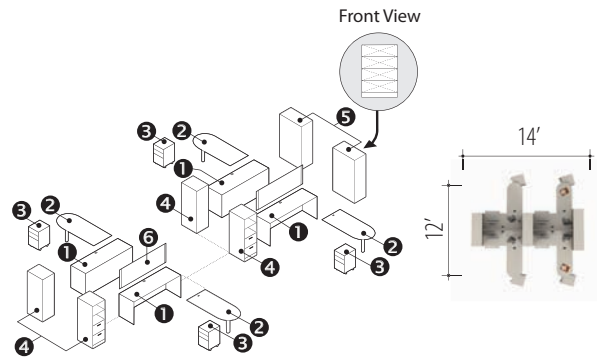

Starting At:

Low Pressure $13,988
High Pressure $16,492