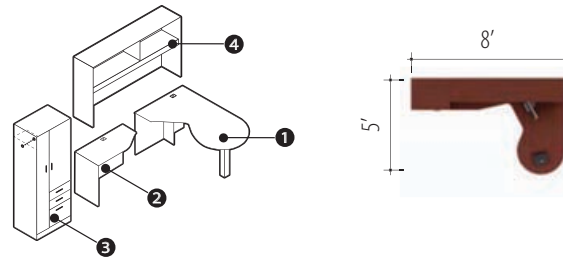

Description	Qty	Model
1 Extended Corner Island (R)	1	Z3660EPTR
2 Return (L)	1	Z203616RL
3 Personal Tower (R)	1	Z24M6BFR
4 Hutch	1	Z72S36HN