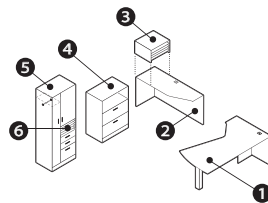

Description	Qty	Model
1 Extended Corner Island (R)	1	Z4272EDTR
2 Return (R)	1	Z206016RL
3 Transitional Pigeon Hole	1	Z20M12PH
4 Storage Module	1	Z30M4EN
5 Personal Tower (R)	1	Z24M6BFCR
6 Collator	1	Z24MPTQ

v. 3