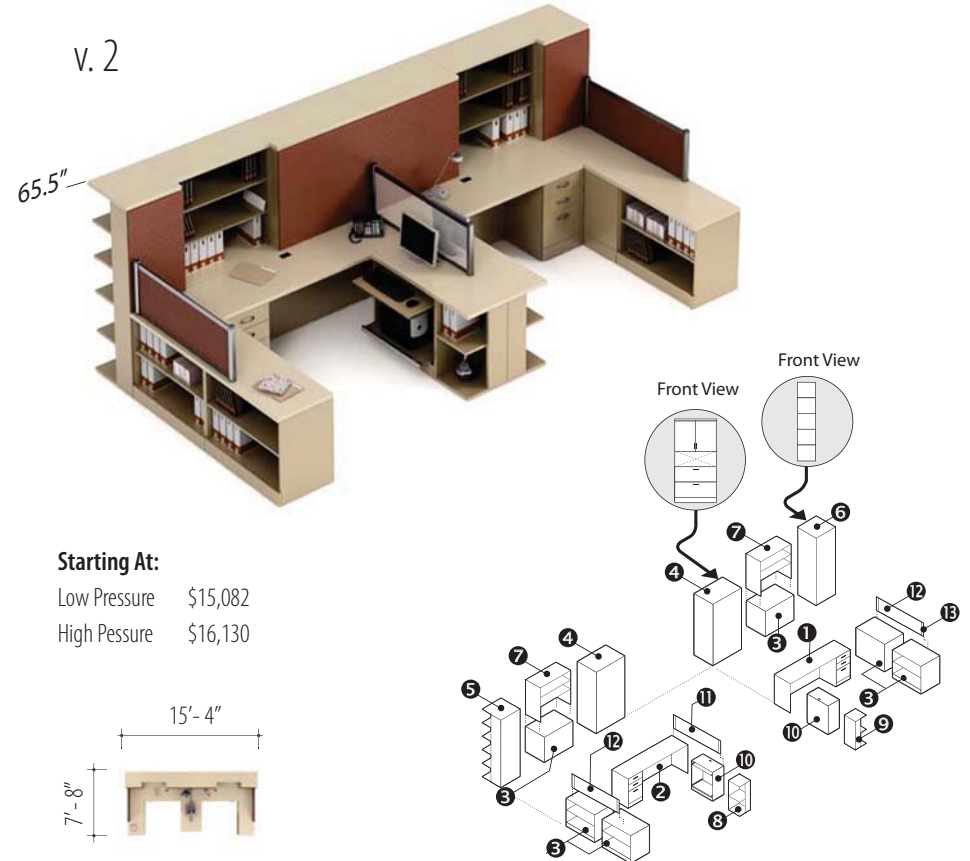

Starting At:

Low Pressure $15,082
High Pressure $16,130

Description	Qty	Model
1 Single Pedestal Credenza (R)	1	Z2072S4R
2 Single Pedestal Credenza (L)	1	Z2072S4L
3 Open Storage Cabinet	6	Z36M2SHN
4 Storage Module	2	Z36M6SHC Z1
5 End Shelf (R)	1	Z20M6ESHR
6 End Shelf (L)	1	Z20M6ESHL
7 Table Top Bookcase	2	Z36S36TN

Description	Qty	Model
8 End Shelf (R)	1	Z16S2ESHR
9 End Shelf (L)	1	Z16S2ESHL
10 PC Center	2	Z30S2PC
11 Divide Glazed Panel 18"H	1	DGP1848
12 Divide Fabric Panel 18"H	2	DTB1848
13 Divide Post 18" H	6	DPOST18