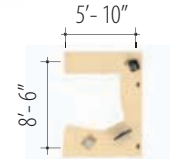

Description	Qty	Model
1 Extended Corner Island (R)	1	Z4272EDTR
2 Return (R)	1	Z206016RL
3 Storage Module	1	Z30M2E
4 End Shelf (L)	1	Z20M2ESHL