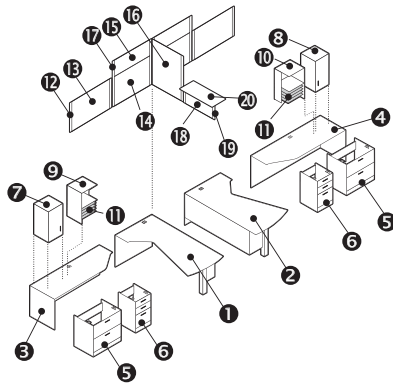

ZIRA™

Teaming IDT 04

Zira™ shown in Avant Cherry (AWC) & Brushed Cobalt (BRC)

v. 1

Starting At:

Low Pressure \$9,652
High Pressure \$10,870

Description	Qty	Model
1 Extended Corner Island (R)	1	Z3672EDMR
2 Extended Corner Island (L)	1	Z3672EDML
3 Return (L)	1	Z247216RL
4 Return (R)	1	Z247216RR
5 Shell	2	Z30L2ES
6 Shell	2	Z15L2BFS
7 Table Top Book Case (L)	1	Z12S23TL
8 Table Top Book Case (R)	1	Z12S23TR
9 Table Top End Shelf (R)	1	Z16S23DR
10 Table Top End Shelf (L)	1	Z16S23DL