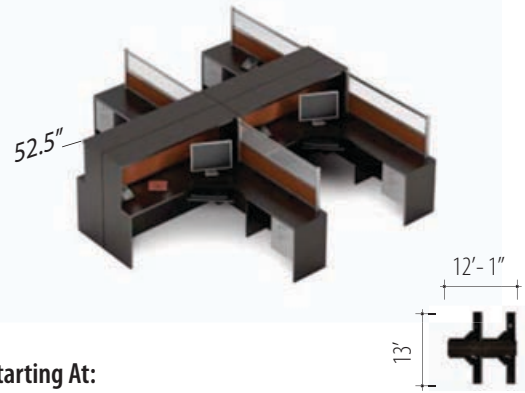

Starting At:

Low Pressure $11,124
High Pressure $13,532