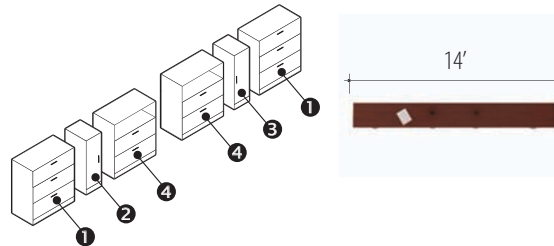

v. 1

Starting At:

Low Pressure $7,650
High Pressure $8,144

Description	Qty	Model
1 Storage Module	2	Z36M54F
2 Storage Module	2	Z12M5SHN
3 Storage Module	2	Z36M54F B4
4 Collator	2	Z12MQ

v. 2

Starting At:

Low Pressure $6,278
High Pressure $6,772

Description	Qty	Model
1 Storage Module	2	Z36M43F
2 Storage Module (L)	1	Z12M4SHL Z1
3 Storage Module (R)	1	Z12M4SHR Z1
4 Storage Module	2	Z36M4EN

v. 3

Starting At:

Low Pressure $8,202
High Pressure $8,484

Description	Qty	Model
1 Storage Module	2	Z36M63F Z1
2 Storage Module	2	Z12M4SHN
3 Storage Module	2	Z36M43F
4 Collator	2	Z12MQ