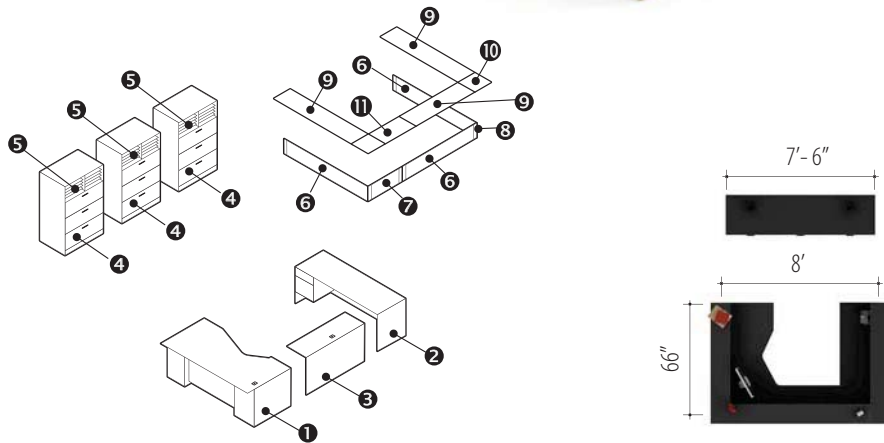

Zira™ Shown in Tiger Maple (TMP) & Black (BLK)

v. 1

Starting At:

Low Pressure \$10,821

High Pressure \$11,713

v. 2

Starting At:

Low Pressure \$12,545