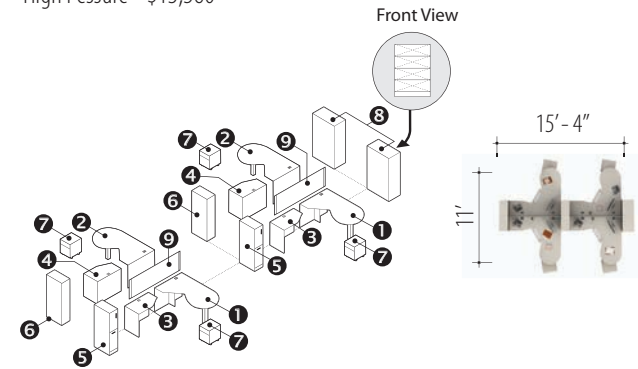

Starting At:

Low Pressure $11,618
High Pressure $13,560