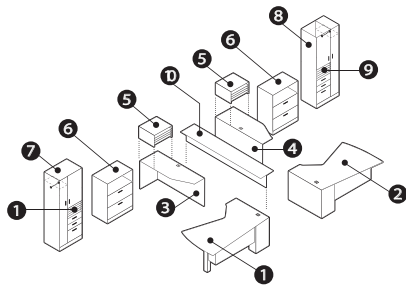

ZIRA™

Teaming IDT 06

Shown in Tiger Fruitwood (TFW) & Tiger Maple (TMP)

v. 1

Starting At:

Low Pressure \$10,389

High Pressure \$11,769

Description	Qty	Model
1 Extended Corner Island (R)	1	Z4272EDFR Z1
2 Extended Corner Island (L)	1	Z4272EDFL Z1
3 Return (L)	1	Z206016RL
4 Return (R)	1	Z206016RR
5 Transitional Pigeon Hole	2	Z20M12PH
6 Storage Module	2	Z30M4EN
7 Personal Tower (R)	1	Z24M6BFCR Z1
8 Personal Tower (L)	1	Z24M6BFCL Z1
9 Collator	2	Z24MPTQ
10 Divide Glaze Panel 12" H	1	DGP1272
10 Divide Post 12" H	2	DPOST12
10 Divide Transaction Top	1	DATT72