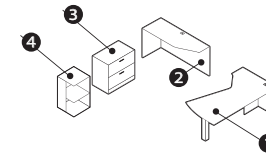

Description	Qty	Model
1 Extended Corner Island (R)	1	Z4272EDTR
2 Return (R)	1	Z206016RL
3 Storage Module	1	Z30M2E
4 End Shelf (L)	1	Z20M2ESHL