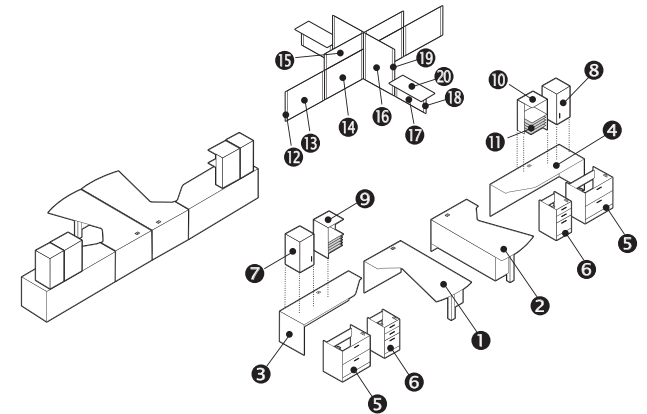

Description	Qty	Model
1 Extended Corner Island (R)	2	Z3672EDMR
2 Extended Corner Island (L)	2	Z3672EDML
3 Return (L)	2	Z247216RL
4 Return (R)	2	Z247216RR
5 Shell	4	Z30L2ES
6 Shell	4	Z15L2BFS
7 Table Top Book Case (L)	2	Z12S23TL
8 Table Top Book Case (R)	2	Z12S23TR
9 Table Top End Shelf (R)	2	Z16S23DR
10 Table Top End Shelf (L)	2	Z16S23DL

Description	Qty	Model
11 Collator	4	Z16STEQ
12 Divide Post 24"H	4	DPOST24
13 Divide Fabric Panel 24"H	2	DTB2442
14 Divide Fabric Panel 24"H	2	DTB2436
15 Divide Glazed Panel 12"H	2	DGP1236
16 Divide Glazed Panel 36"H	2	DGP3630
17 Divide Glazed Panel 12"H	2	DGP1230
18 Divide Post 12"H	4	DPOST12
19 Divide Post 36"H	6	DPOST36
20 Divide Transaction Top	2	DATT30