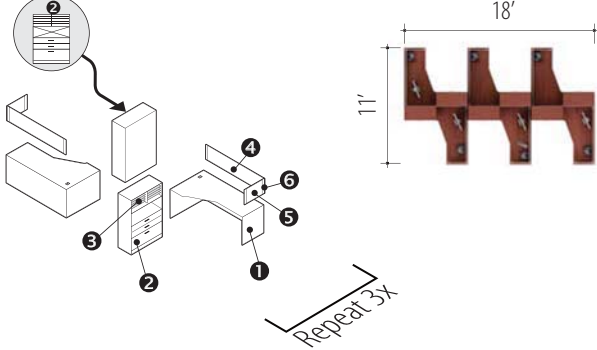

ZIRA™

Cluster IDC 02

Zira™ Shown in: Avant Cherry (AWC)

v. 1

Starting At:

Low Pressure \$15,678
High Pressure \$18,066

Front View

Description	Qty	Model
1 Extended Corner (L)	6	Z2466ECFL
2 Storage Module	6	Z365SEN B2
3 Collator	6	Z365QU
4 Divide Glaze Panel 12"H	6	DGP1266
5 Divide Fabric Panel 12"H	6	DTB1224
6 Divide Post 12"H	18	DPOST12