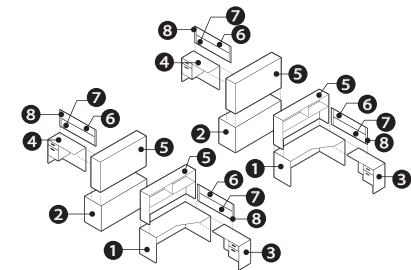

Description	Qty	Model
1 Extended Corner Desk (R)	2	Z2072FNR
2 Extended Corner Desk (L)	2	Z2072FNL
3 Return (R)	2	Z2042FR
4 Return (L)	2	Z2042FL
5 Hutch	4	Z72S36HN
6 Divide Glazed Panel 12"H	4	DGP1260
7 Divide Fabric Panel 12"H	4	DTB1260
8 Divide Post 24"H	8	DPOST24