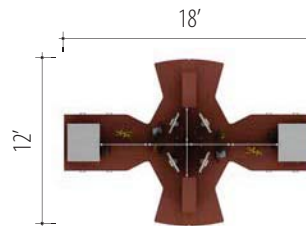

Description	Qty	Model
1 Extended Corner Island (R)	2	Z3672EDMR
2 Extended Corner Island (L)	2	Z3672EDML
3 Return (L)	2	Z247216RL
4 Return (R)	2	Z247216RR
5 Shell	4	Z30L2ES
6 Shell	4	Z15L2BFS
7 Table Top Book Case (L)	2	Z12S23TL
8 Table Top Book Case (R)	2	Z12S23TR
9 Table Top End Shelf (R)	2	Z16S23DR
10 Table Top End Shelf (L)	2	Z16S23DL

Description	Qty	Model
11 Collator	4	Z16STEQ
12 Divide Post 24"H	4	DPOST24
13 Divide Fabric Panel 24"H	2	DTB2442
14 Divide Fabric Panel 24"H	2	DTB2436
15 Divide Glazed Panel 12"H	2	DGP1236
16 Divide Glazed Panel 36"H	2	DGP3630
17 Divide Glazed Panel 12"H	2	DGP1230
18 Divide Post 12"H	4	DPOST12
19 Divide Post 36"H	6	DPOST36
20 Divide Transaction Top	2	DATT30