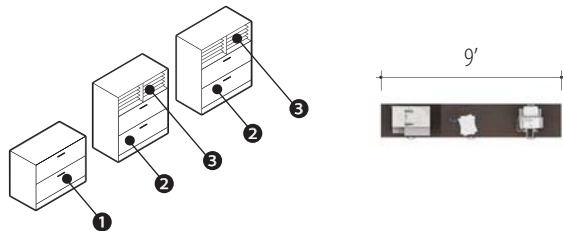

Description	Qty	Model
1 Storage Module	1	Z36M2E
2 Storage Module	2	Z36M4EN
3 Collator	2	Z36MQU