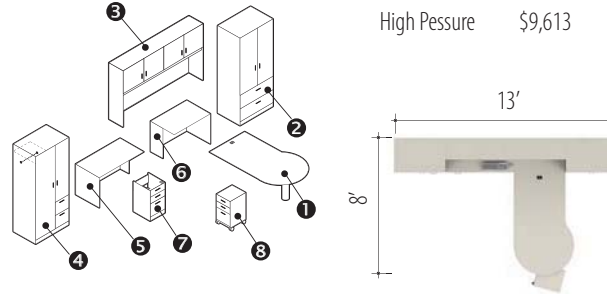

Starting At:

Low Pressure $8,786
High Pressure $9,613