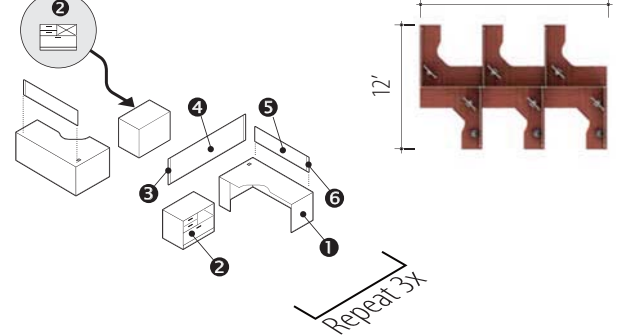

Starting At:

Low Pressure $16,392
High Pressure $18,942

Front View