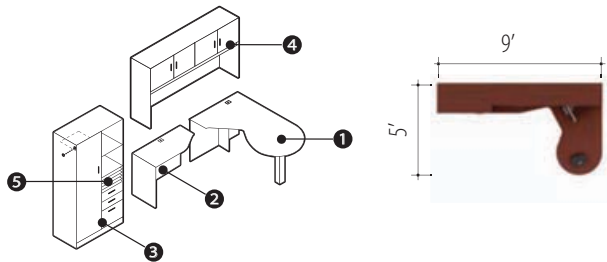

ZIRA™

Management **IDM 02**

v. 1

Starting At:

Low Pressure \$3,230
High Pressure \$4,037

Description	Qty	Model
1 Extended Corner Island (R)	1	Z3660EPTR
2 Return (L)	1	Z203616RL
3 Personal Tower (R)	1	Z36M6BFNR
4 Hutch	1	Z72S36H
5 Collator	1	Z36MPTQ