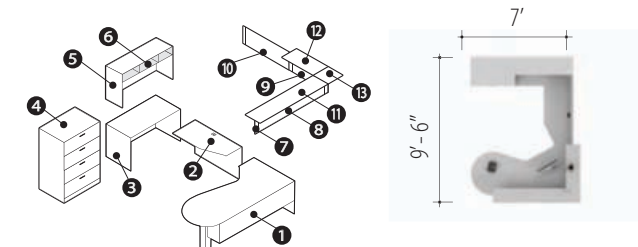

Description	Qty	Model
1 Extended Corner Island	1	Z4284EPMR Z1
2 Space Saver Bridge	1	Z244816BL
3 Freestanding Table	1	Z2448T
4 Storage Module	1	Z36L54F
5 Hutch	1	Z48S23HN
6 Pigeon-Hole	1	ZHS48
7 Divide Post 12"H	4	DPOST12
8 Divide Glaze Panel 12"H	1	DGP1266
9 Divide Fabric Panel 12"H	1	DTB1242
10 Divide Fabric Panel 12"H	1	DTB1260
11 Divide Transaction Top	1	DCTT60
12 Divide Transaction Top	1	DCTT36
13 Divide Transaction Top (4 Way)	1	DCTT4W