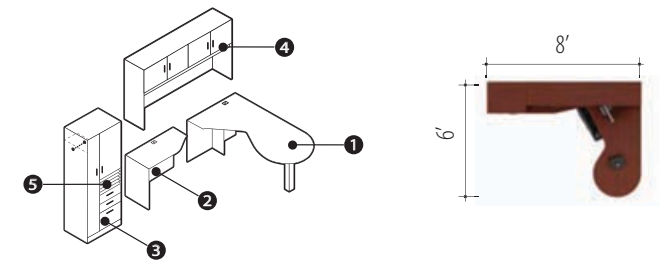

Description	Qty	Model
1 Extended Corner Island (R)	1	Z3672EPTR
2 Return (L)	1	Z203616RL
3 Personal Tower (R)	1	Z24M6BFCR
4 Hutch	1	Z72S36H Z1
5 Collator	1	Z36MPTQ