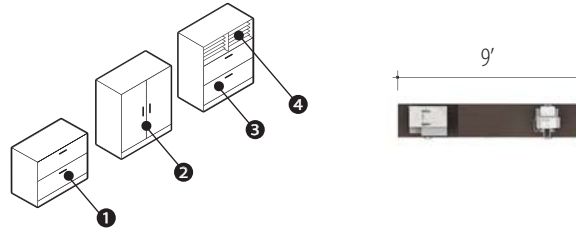

v. 1

Starting At:

Low Pressure \$3,880
High Pressure \$4,198

Description	Qty	Model
1 Storage Module	1	Z36M2E
2 Storage Module	2	Z36M4EN
3 Collator	2	Z36MQU

v. 2

Starting At:

Low Pressure \$3,868
High Pressure \$4,168