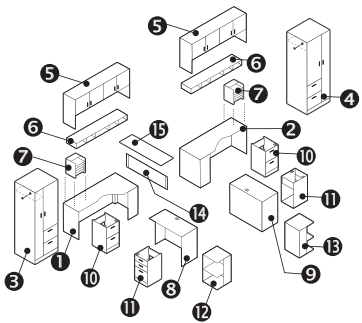

ZIRA™

Teaming IDT 01

Zira™ shown in Avant Honey (AWH) & Constellation Oatmeal (CSO)

v. 1

Starting At:

Low Pressure \$10,894
High Pressure \$11,880

Description	Qty	Model
1 Extended Corner (R)	1	Z2472FNR
2 Extended Corner (L)	1	Z2472NFL
3 Personal Tower (R)	1	Z24L6ER
4 Personal Tower (L)	1	Z24L6EL
5 Hutch	2	Z72S36H
6 Horizontal Pigeon Hole	2	ZHS72
7 Vertical Pigeon Hole	2	ZVS14
8 Connectable Table (R)	1	Z2436R
9 Connectable Table (L)	1	Z2436L
10 Shell	2	Z16M2ES
11 Shell	2	Z16M2BFS
12 End Shelf (R)	1	Z24L2ESHR
13 End Shelf (L)	1	Z24L2ESHL
14 Divide Post 12"H	2	DPOST12
14 Divide Glazed Panel 12"H	1	DGP1248
15 Divide Transaction Top	1	DATT48

v. 2

Starting At:

Low Pressure \$8,494
High Pressure \$9,509

Description	Qty	Model
1 Extended Corner (R)	1	Z2472FNR
2 Extended Corner (L)	1	Z2472NFL
3 Wardrobe Cabinet (L)	1	Z12L6WAL
4 Wardrobe Cabinet (R)	1	Z12L6WAR
5 Hutch	2	Z72S36H
6 Horizontal Pigeon Hole	2	ZHS72
7 Vertical Pigeon Hole	2	ZVS14
8 Connectable Table (R)	1	Z2436R
8 Connectable Table (L)	2	Z2436L
9 Shell	2	Z16M2BFS
10 Radius Spanner Island	1	Z48RS
11 Divide Post 12"H	2	DPOST12
11 Divide Glazed Panel 12"H	1	DGP1248
12 Divide Transaction Top	1	DATT48