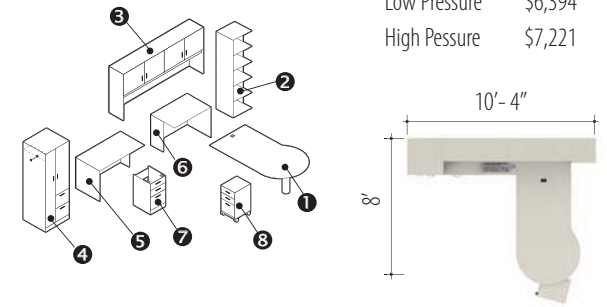

Starting At:

Low Pressure $6,394
High Pressure $7,221