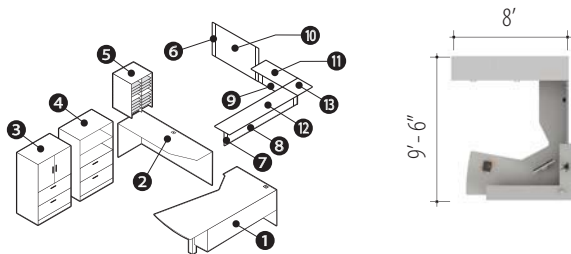

Low Pressure \$7,669
High Pressure \$8,595

v. 3

Starting At:

Low Pressure \$6,507
High Pressure \$7,589

Description	Qty	Model
1 Extended Corner Island	1	Z4284EDMR Z1
2 Return	1	Z247216RL
3 Storage Module	1	Z36M5E Z1
4 Storage Module	1	Z36M5EN
5 Transitional Pigeon-Hole	1	Z24M23PH
6 Divide Post 24"H	3	DPOST24
7 Divide Post 12"H	3	DPOST12
8 Divide Glaze Panel 12"H	1	DGP1266
9 Divide Fabric Panel 12"H	1	DTB1242
10 Divide Fabric Panel 24"H	1	DTB2448
11 Divide Transaction Top	1	DCTT36
12 Divide Transaction Top	1	DCTT60
13 Divide Transaction Top (4 Way)	1	DCTT4W