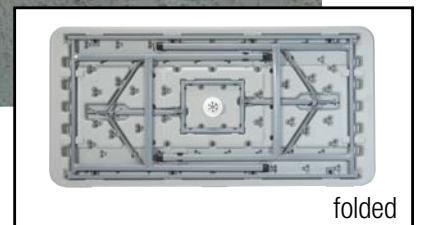

NEW ARRIVAL

Folding Beverage Ice Cooler Table

with
removable
skirt

QT7894 LIST - $495 SPECIAL - C$110

- 32" H waist level, folding beverage ice cooler keeps drinks and cold foods visible and within easy reach
- 3-inch-deep basin holds ice, soda, beer, and other beverages
- Tapered basin design and drain hose make draining melted ice quick and simple
- Expansive 47" x 24" trough is ideal for business hospitality, tradeshow, weddings, tailgating, camping or any fun gathering
- Attractive sateen removable skirt provides a tailored, finish look for formal and business occasions
- Ideal for indoor and outdoor use. Resistant to chipping, peeling, cracking, or rusting
- Conveniently light-weight powder coated steel legs open, and lock then, fold and stow making transport and cleanup a breeze
- High-density blow-mold construction ensures optimal durability, while the steel tube framing ensures security and stability